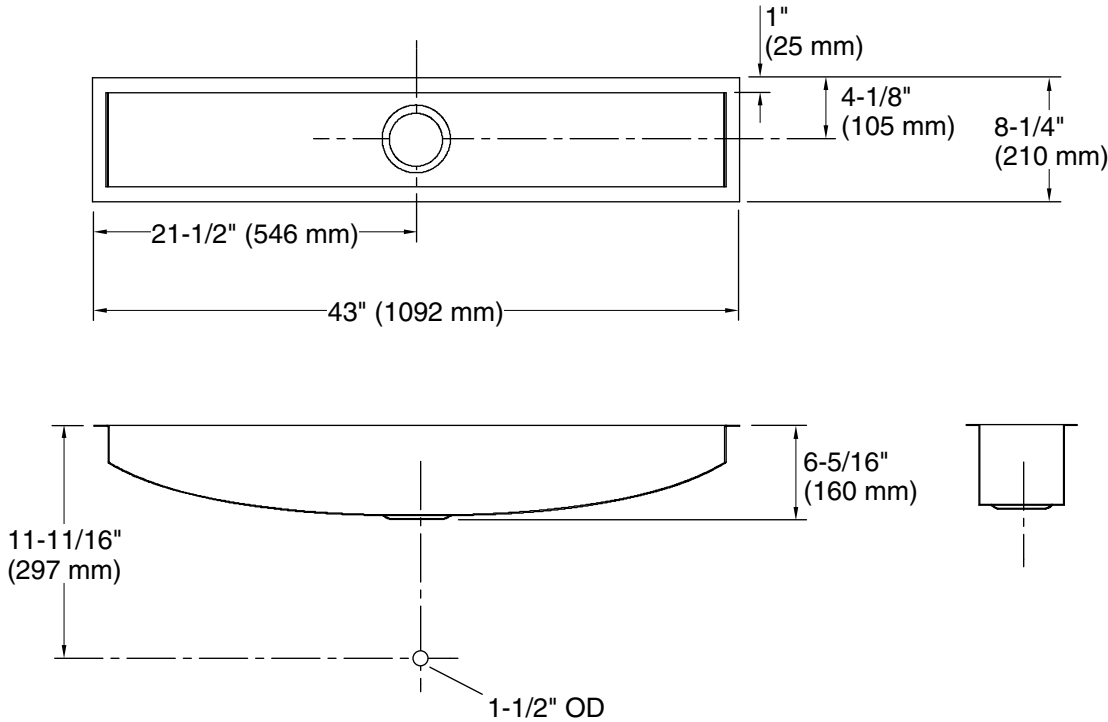

Technical Information

All product dimensions are nominal.

Bowl configuration: Single

Min. base cabinet width: 45" (1143 mm)

Bowl area: Length: 41" (1041 mm)
Width: 6-1/4" (159 mm)
Bowl depth: 6-5/16" (160 mm)

With overflow: No

Drain hole: 3-5/8" (92 mm)

Template: 1022024-7, required, included

Notes

Install this product according to the installation instructions.

ADA compliant when installed to the specific requirements of these regulations.