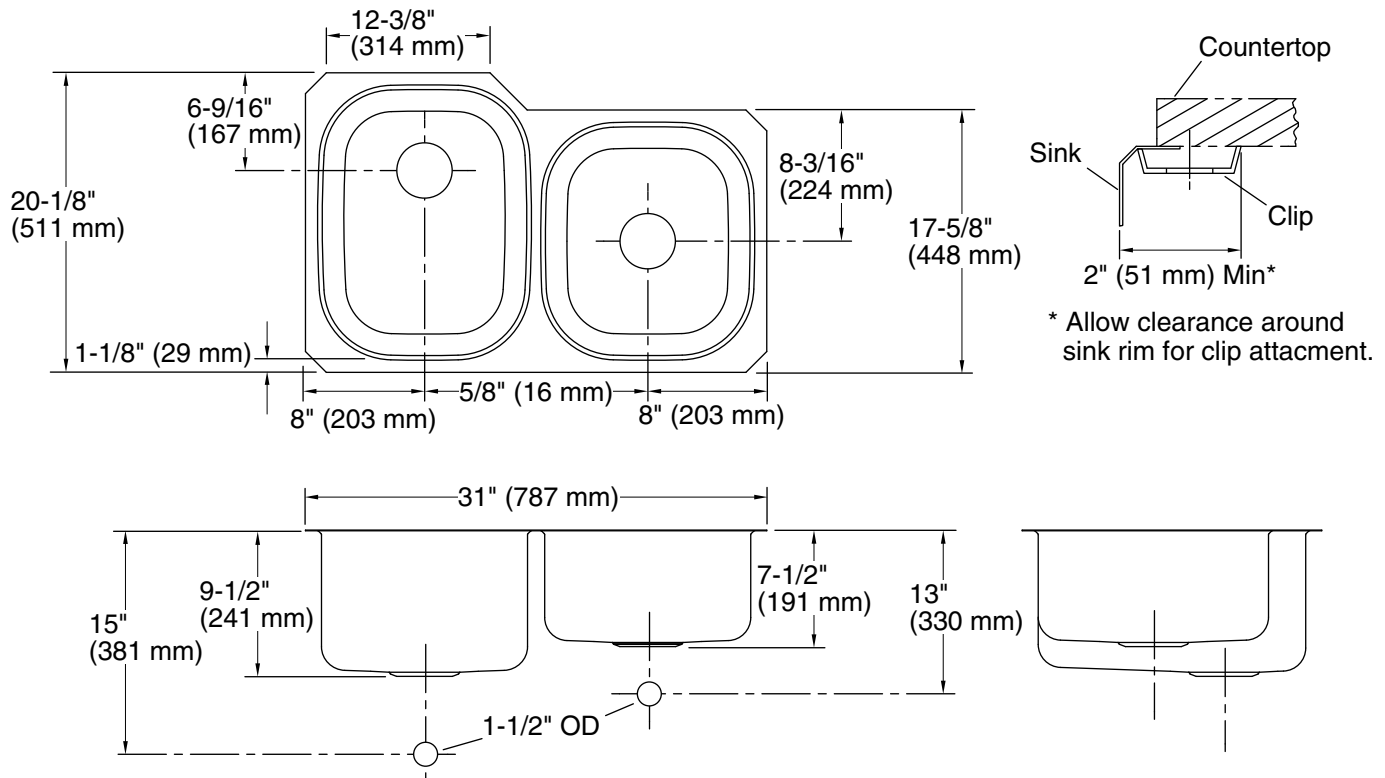

Undertone®
31" undermount double-bowl kitchen sink
K-3150

Features

- 36" minimum base cabinet width
- Large/medium bowls
- 9-1/2" depth left bowl and 7-1/2" depth right bowl
- Includes installation hardware

Technical Information

All product dimensions are nominal.

Bowl configuration: Off-set Large/small

Min. base cabinet width: 36" (914 mm)

Bowl area (Left):
 Length: 13-3/4" (349 mm)
 Width: 17-7/8" (454 mm)
 Bowl depth: 9-1/2" (241 mm)
 Water depth: 9-1/2" (241 mm)

Bowl area (Right):
 Length: 13-3/4" (349 mm)
 Width: 15-3/8" (391 mm)
 Bowl depth: 7-1/2" (191 mm)
 Water depth: 735" (18669 mm)

Notes

Install this product according to the installation instructions.