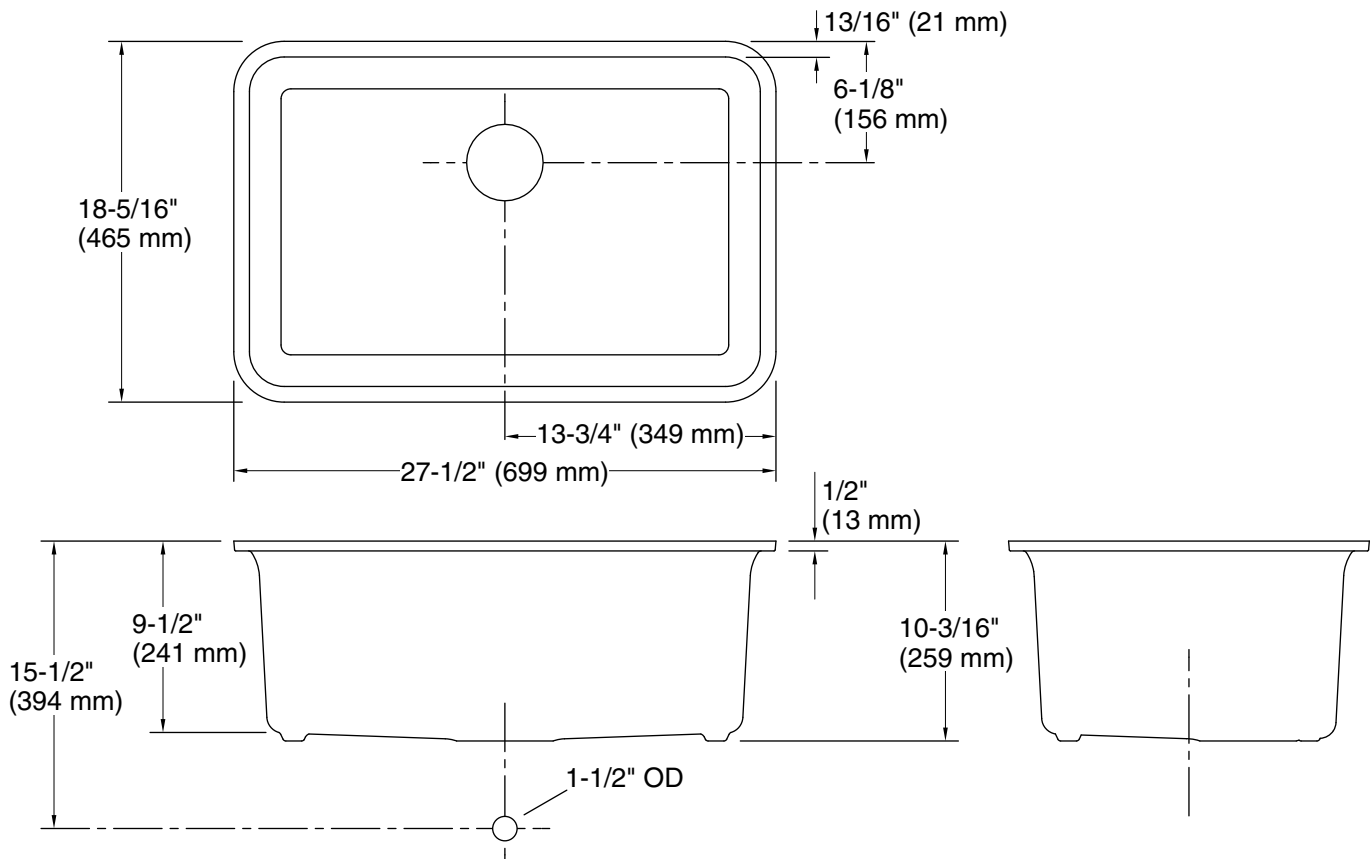

Features

- 30" (762 mm) minimum base cabinet width
- Single bowl
- 9-1/2" (241 mm) depth provides generous workspace
- Includes K-80038 bottom sink rack
- Includes cutout templates and installation clips
- Matte finish offers rich, dimensional color

Technical Information

All product dimensions are nominal.

Min. base cabinet width: 30" (762 mm)

Bowl area (Only):
 Length: 25-9/16" (649 mm)
 Width: 16-3/8" (416 mm)
 Bowl depth: 9-1/2" (241 mm)
 Water depth: 9-1/2" (241 mm)