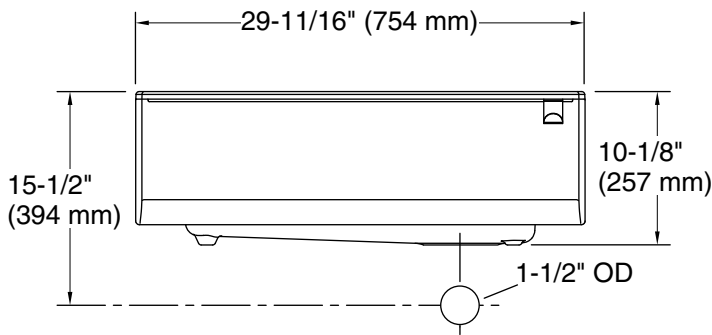

## Features

- Apron designed to fit in standard 30" (762 mm) apron-front cabinetry
- Single bowl
- 9-1/2" (241 mm) depth provides generous workspace
- Offset drain increases workspace in the sink and storage space underneath
- Self-Trimming® apron overlaps cabinet face for easy installation and beautiful results
- Matte finish offers rich, dimensional color

### Technical Information

All product dimensions are nominal.

Min. base cabinet width: 30" (762 mm)

Bowl area (Only):  
Length: 24-1/2" (622 mm)  
Width: 17-5/8" (447 mm)  
Bowl depth: 9-1/2" (241 mm)  
Water depth: 9-1/2" (241 mm)