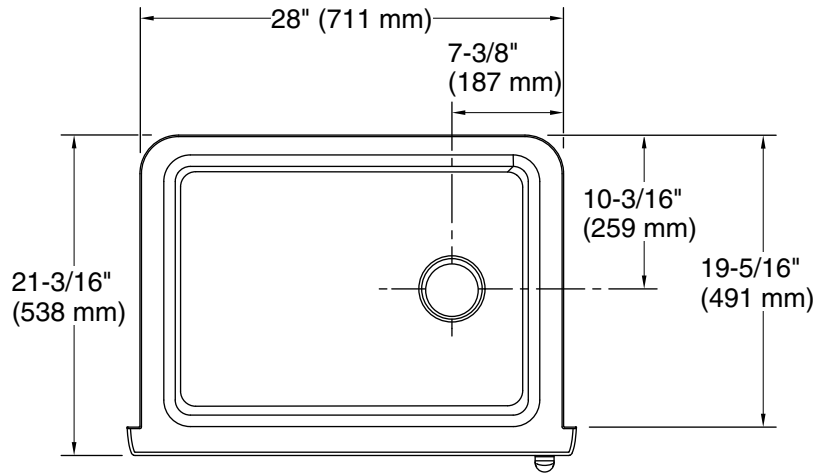

## Features

- Apron designed to fit in standard 30" (762 mm) apron-front cabinetry
- Single bowl
- 9-1/2" (241 mm) depth provides generous workspace
- Offset drain increases workspace in the sink and storage space underneath
- Self-Trimming® apron overlaps cabinet face for easy installation and beautiful results
- Matte finish offers rich, dimensional color

### Technical Information

All product dimensions are nominal.

Min. base cabinet width: 30" (762 mm)

Bowl area (Only):  
Length: 24-1/2" (622 mm)  
Width: 17-5/8" (447 mm)  
Bowl depth: 9-1/2" (241 mm)  
Water depth: 9-1/2" (241 mm)