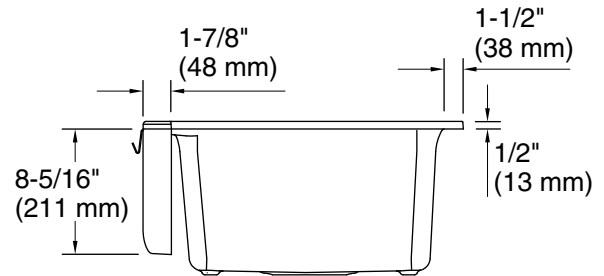

## Features

- Apron designed to fit in standard 30" (762 mm) apron-front cabinetry
- Single bowl
- 9-1/2" (241 mm) depth provides generous workspace
- Offset drain increases workspace in the sink and storage space underneath
- Self-Trimming® apron overlaps cabinet face for easy installation and beautiful results
- Matte finish offers rich, dimensional color

### Technical Information

All product dimensions are nominal.

Min. base cabinet width: 30" (762 mm)

Bowl area (Only):  
Length: 24-1/2" (622 mm)  
Width: 17-5/8" (447 mm)  
Bowl depth: 9-1/2" (241 mm)  
Water depth: 9-1/2" (241 mm)