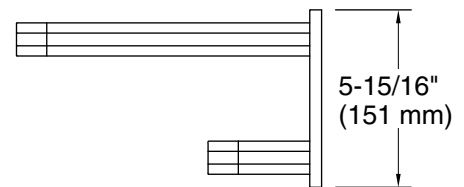

Technical Information

All product dimensions are nominal.

Material: Zinc, Stainless Steel

Notes

Install this product according to the installation instructions.

CAUTION: Risk of personal injury. Do not install these products in any area where they are likely to be used inadvertently as a grab bar or support bar. These products are not designed or intended for use as a grab bar or support bar.