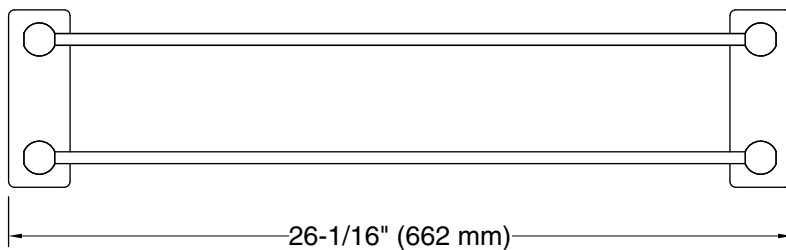

Technical Information

All product dimensions are nominal.

Material: Zinc, Stainless Steel

Notes

Install this product according to the installation instructions.

CAUTION: Risk of personal injury. Do not install these products in any area where they are likely to be used inadvertently as a grab bar or support bar. These products are not designed or intended for use as a grab bar or support bar.