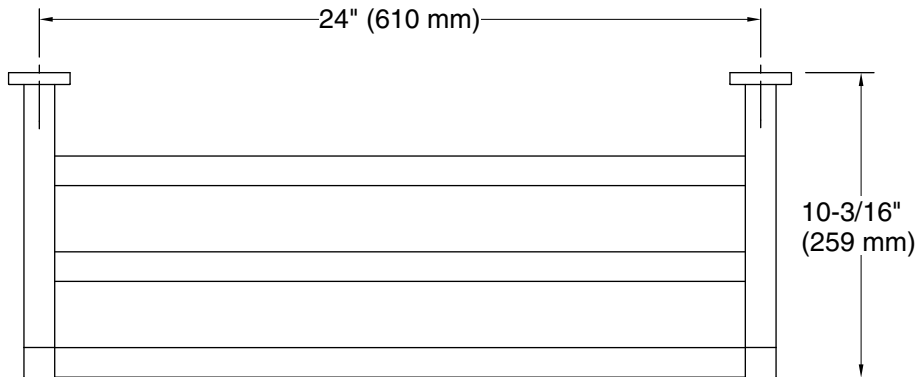

Technical Information

All product dimensions are nominal.

Material: Zinc, Stainless Steel

Notes

Install this product according to the installation instructions.

CAUTION: Risk of personal injury. Do not install these products in any area where they are likely to be used inadvertently as a grab bar or support bar. These products are not designed or intended for use as a grab bar or support bar.