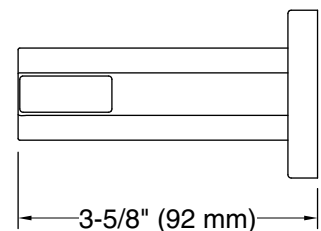

Color	Code	Description
	CP	Polished Chrome
	SN	Vibrant® Polished Nickel
	BN	Vibrant® Brushed Nickel
	BL	Matte Black
	2MB	Vibrant® Brushed Moderne Brass

Technical Information

All product dimensions are nominal.