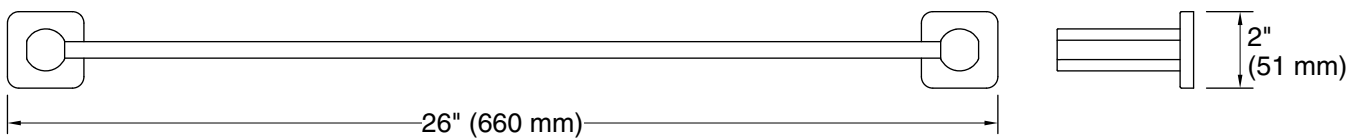

Technical Information

All product dimensions are nominal.

Material: Zinc, Stainless Steel

Notes

Install this product according to the installation instructions.

CAUTION: Risk of personal injury. Do not install these products in any area where they are likely to be used inadvertently as a grab bar or support bar. These products are not designed or intended for use as a grab bar or support bar.