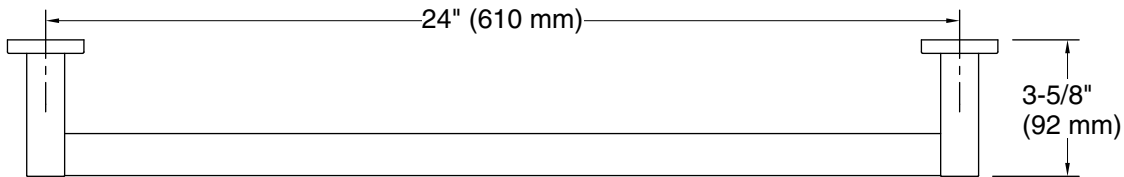

Technical Information

All product dimensions are nominal.

Material: Zinc, Stainless Steel

Notes

Install this product according to the installation instructions.

CAUTION: Risk of personal injury. Do not install these products in any area where they are likely to be used inadvertently as a grab bar or support bar. These products are not designed or intended for use as a grab bar or support bar.