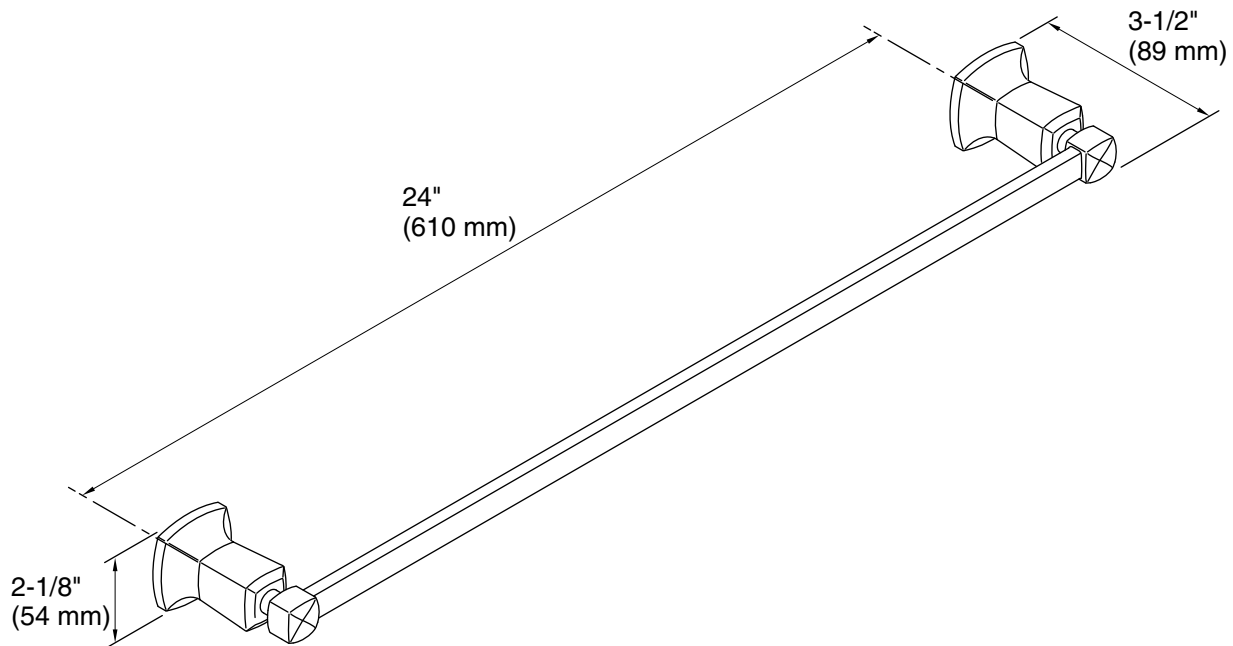

Technical Information

All product dimensions are nominal.

Material: Metal

Notes

Install this product according to the installation guide.

CAUTION: Risk of personal injury. Do not install these products in any area where they are likely to be used inadvertently as a grab bar or support bar. These products are not designed or intended for use as a grab bar or support bar.