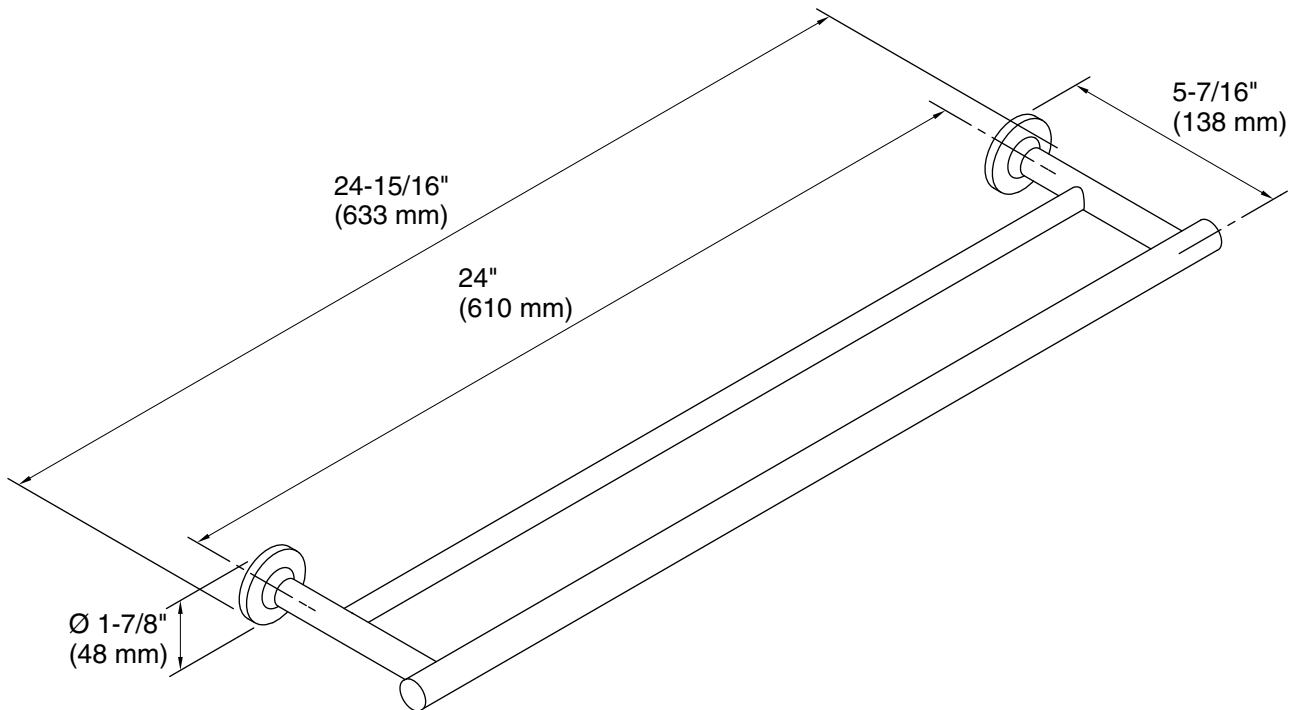

Technical Information

All product dimensions are nominal.

Material: Metal

Notes

Install this product according to the installation guide.

CAUTION: Risk of personal injury. Do not install these products in any area where they are likely to be used inadvertently as a grab bar or support bar. These products are not designed or intended for use as a grab bar or support bar.