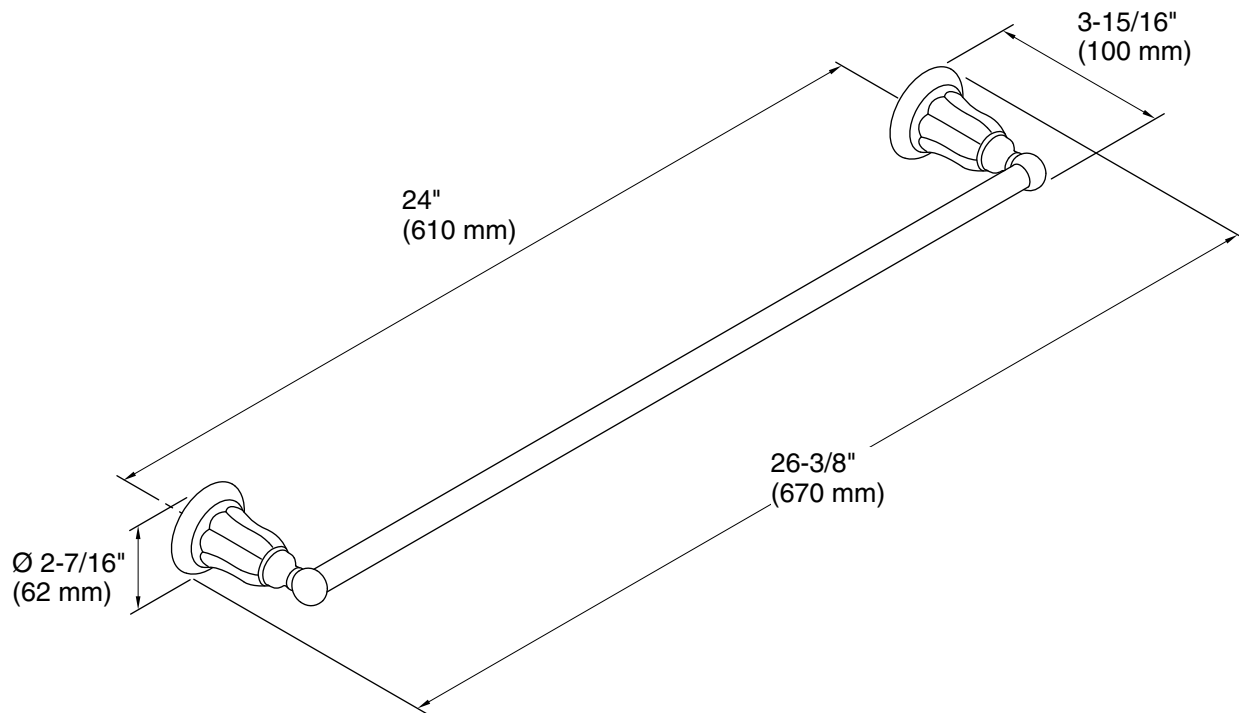

Kelston®
24" Towel Bar
K-13501

Features

- Coordinates with other products in the Kelston collection

Material

- Premium metal construction for durability and reliability
- KOHLER® finishes resist corrosion and tarnishing

Technical Information

All product dimensions are nominal.

Material: Metal

Notes

Install this product according to the installation guide.

CAUTION: Risk of personal injury. Do not install these products in any area where they are likely to be used inadvertently as a grab bar or support bar. These products are not designed or intended for use as a grab bar or support bar.