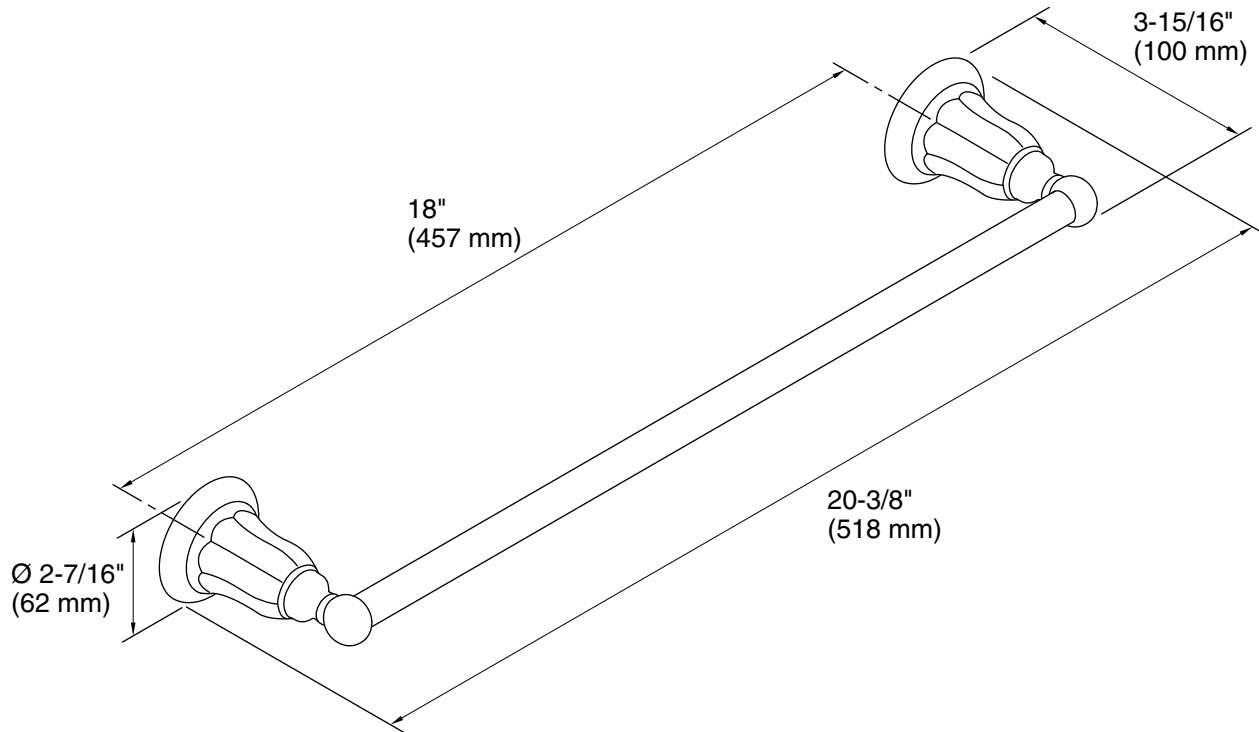

Kelston®
18" Towel Bar
K-13500

Features

- Coordinates with other products in the Kelston collection

Material

- Premium metal construction for durability and reliability
- KOHLER® finishes resist corrosion and tarnishing

Technical Information

All product dimensions are nominal.

Material: Metal

Notes

Install this product according to the installation guide.

CAUTION: Risk of personal injury. Do not install these products in any area where they are likely to be used inadvertently as a grab bar or support bar. These products are not designed or intended for use as a grab bar or support bar.