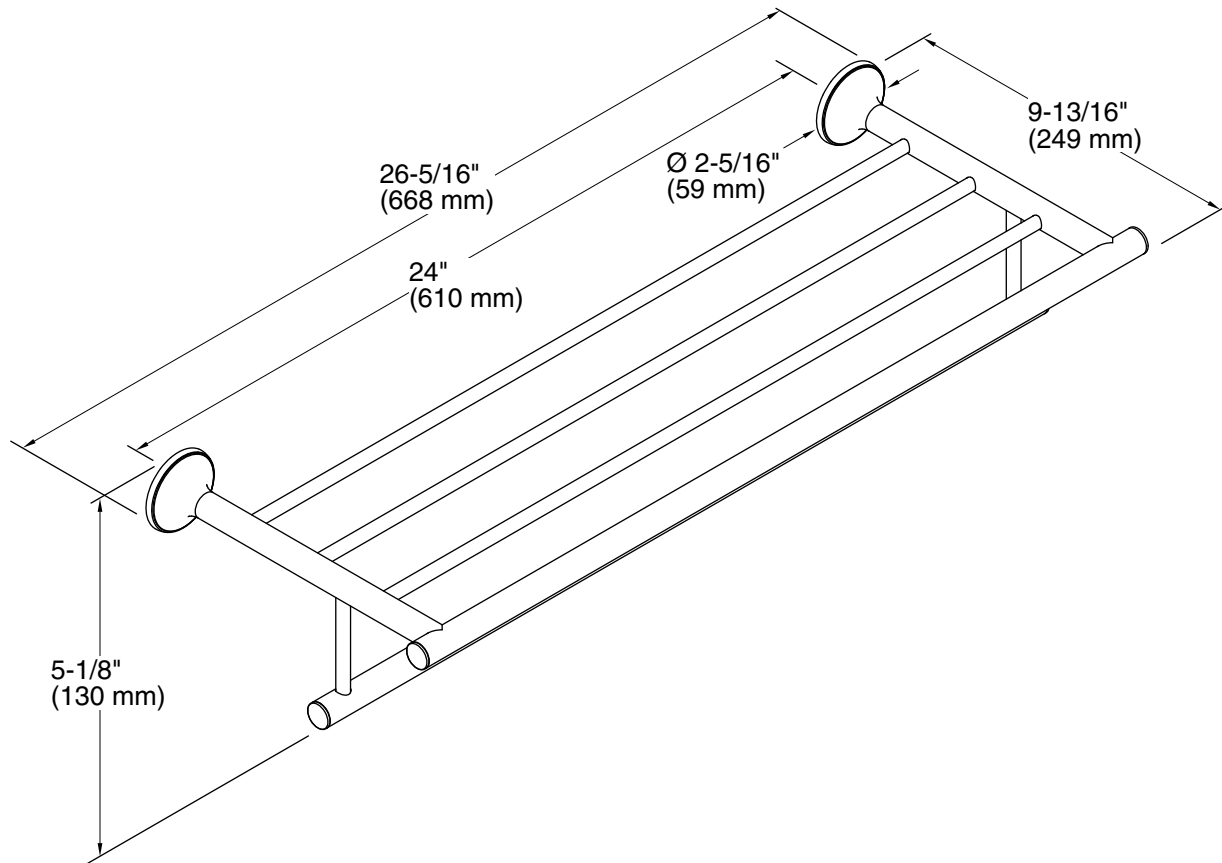

Available Colors/Finishes

Color tiles intended for reference only.

Color	Code	Description
	CP	Polished Chrome
	BN	Vibrant® Brushed Nickel

Technical Information

All product dimensions are nominal.

Material: Stainless Steel, Zinc