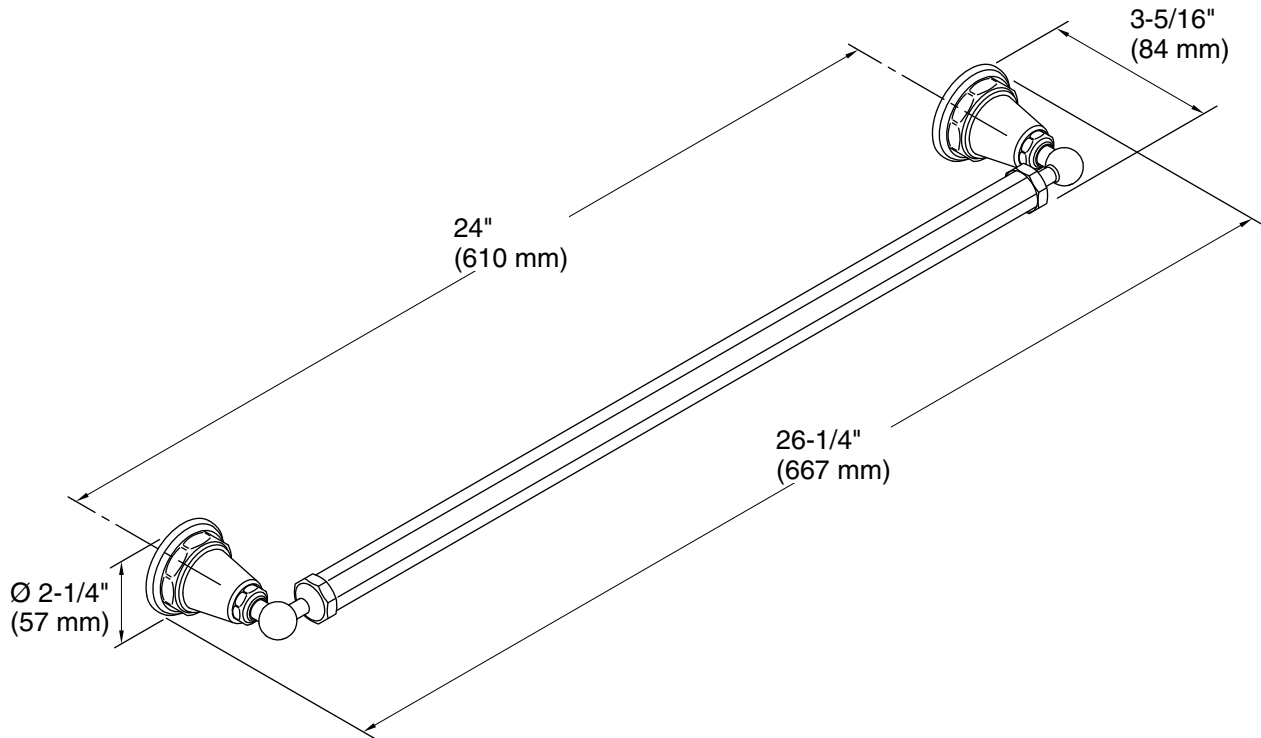

Technical Information

All product dimensions are nominal.

Material: Brass, Zinc

Notes

Install this product according to the installation guide.

CAUTION: Risk of personal injury. Do not install this product in any area where it is likely to be used inadvertently as a grab bar or support bar. This product is not designed or intended for use as a grab bar or support bar.