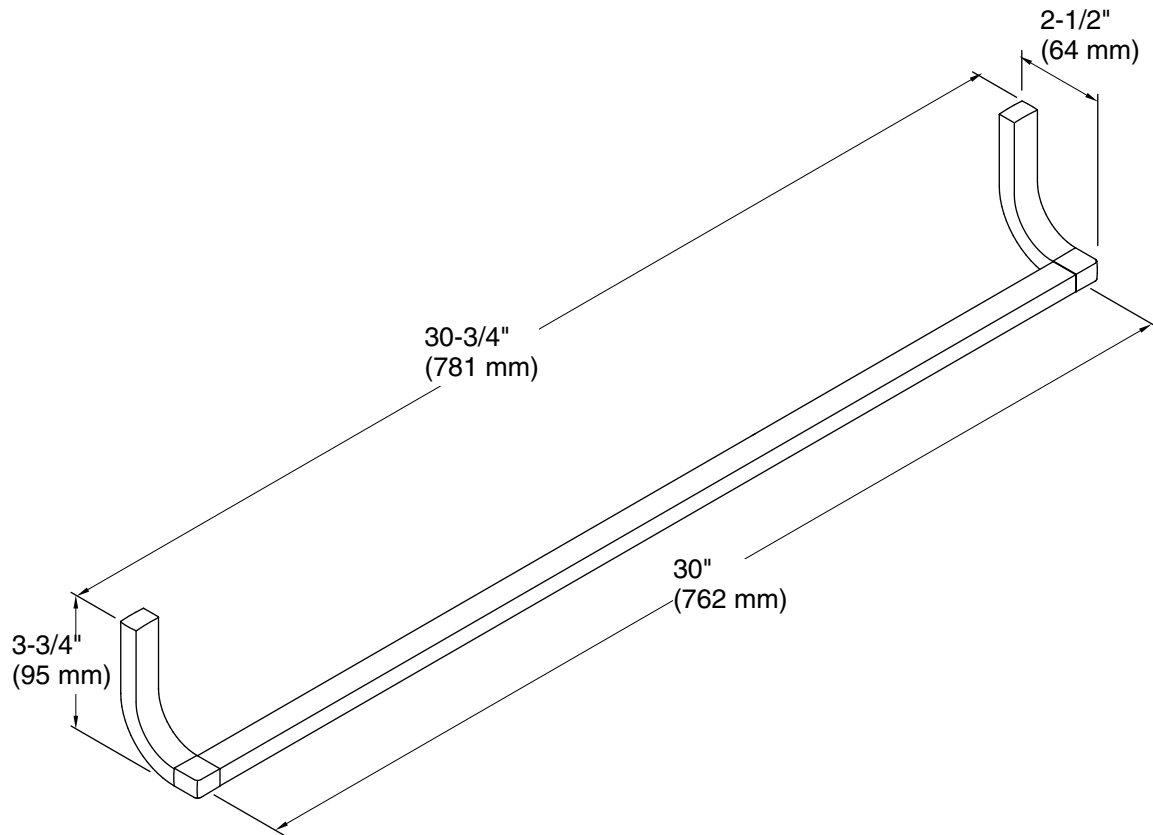

Technical Information

All product dimensions are nominal.

Material: Metal

Notes

Install this product according to the installation guide.

CAUTION: Risk of personal injury. Do not install these products in any area where they are likely to be used inadvertently as a grab bar or support bar. These products are not designed or intended for use as a grab bar or support bar.