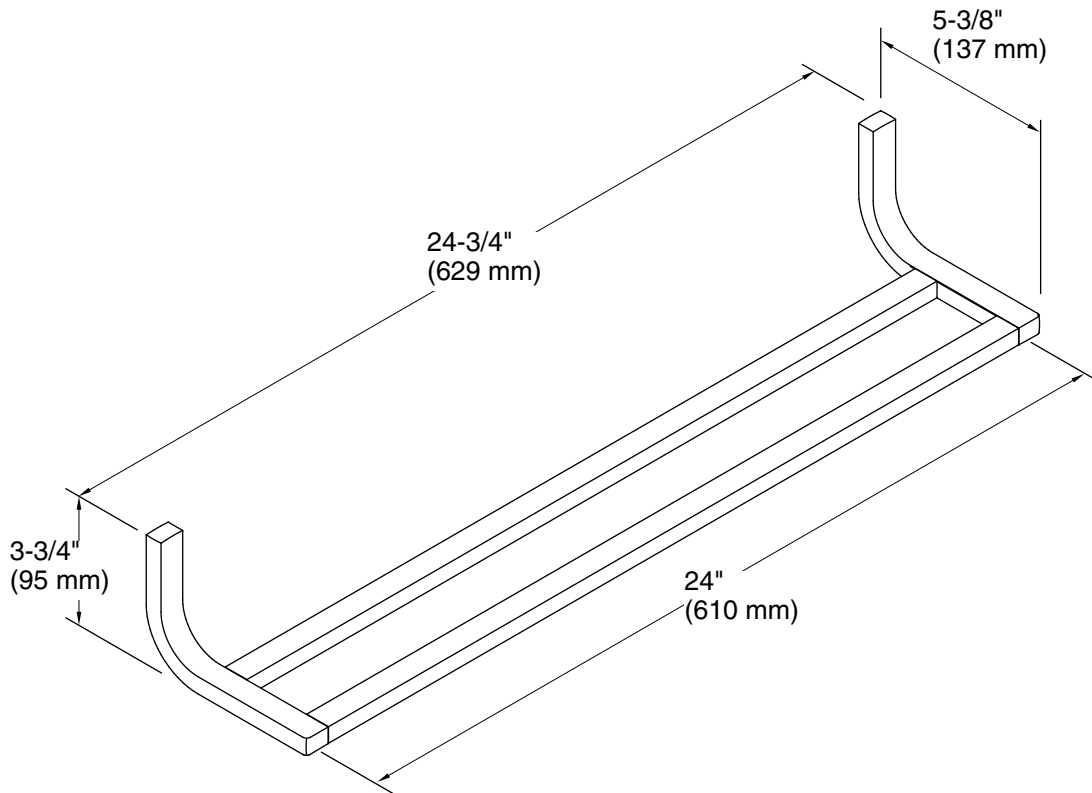

Loure®
24" Double Towel Bar
K-11582

Features

- Coordinates with Loure faucets, accessories, and showering components to complete your bathroom

Material

- Premium metal construction for durability and reliability
- KOHLER® finishes resist corrosion and tarnishing

Available Colors/Finishes

Color tiles intended for reference only.

Color Code Description

	CP	Polished Chrome
---	----	-----------------

Technical Information

All product dimensions are nominal.

Material: Metal