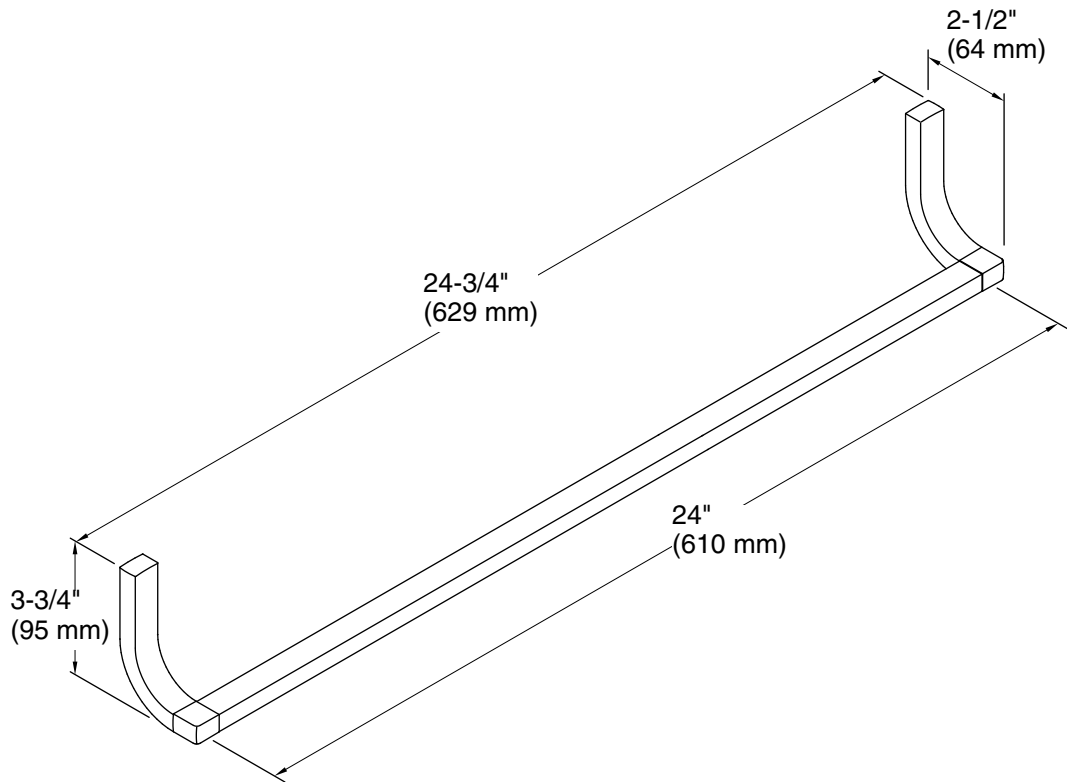

Technical Information

All product dimensions are nominal.

Material: Metal

Notes

Install this product according to the installation guide.

CAUTION: Risk of personal injury. Do not install these products in any area where they are likely to be used inadvertently as a grab bar or support bar. These products are not designed or intended for use as a grab bar or support bar.