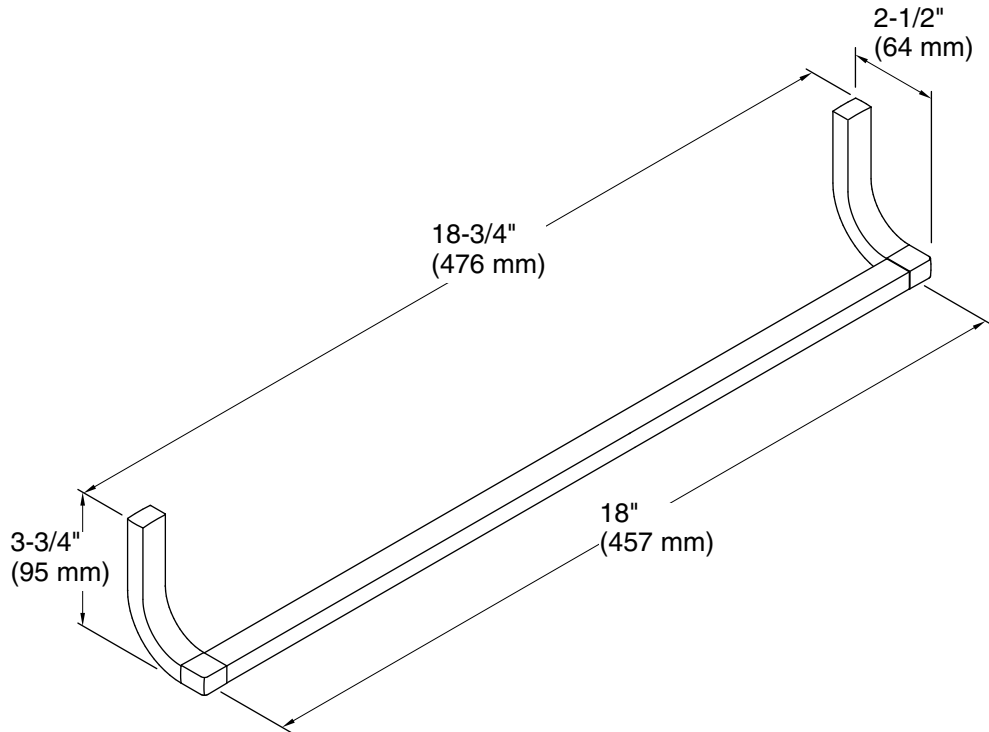

Technical Information

All product dimensions are nominal.

Material: Metal

Notes

Install this product according to the installation guide.

CAUTION: Risk of personal injury. Do not install these products in any area where they are likely to be used inadvertently as a grab bar or support bar. These products are not designed or intended for use as a grab bar or support bar.