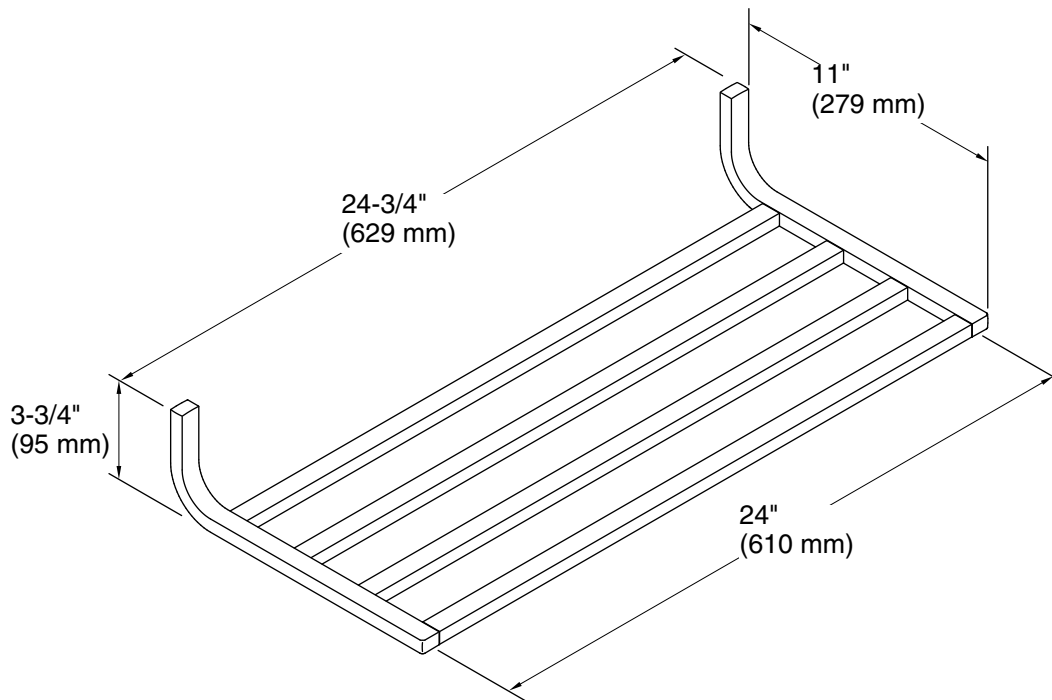

Features

- Multiple bars for convenient towel display
- Coordinates with Loure faucets, accessories, and showering components to complete your bathroom

Material

- Premium metal construction for durability and reliability
- KOHLER® finishes resist corrosion and tarnishing

Available Colors/Finishes

Color tiles intended for reference only.

Color	Code	Description
	CP	Polished Chrome

Technical Information

All product dimensions are nominal.

Material: Metal

Notes

Install this product according to the installation guide.