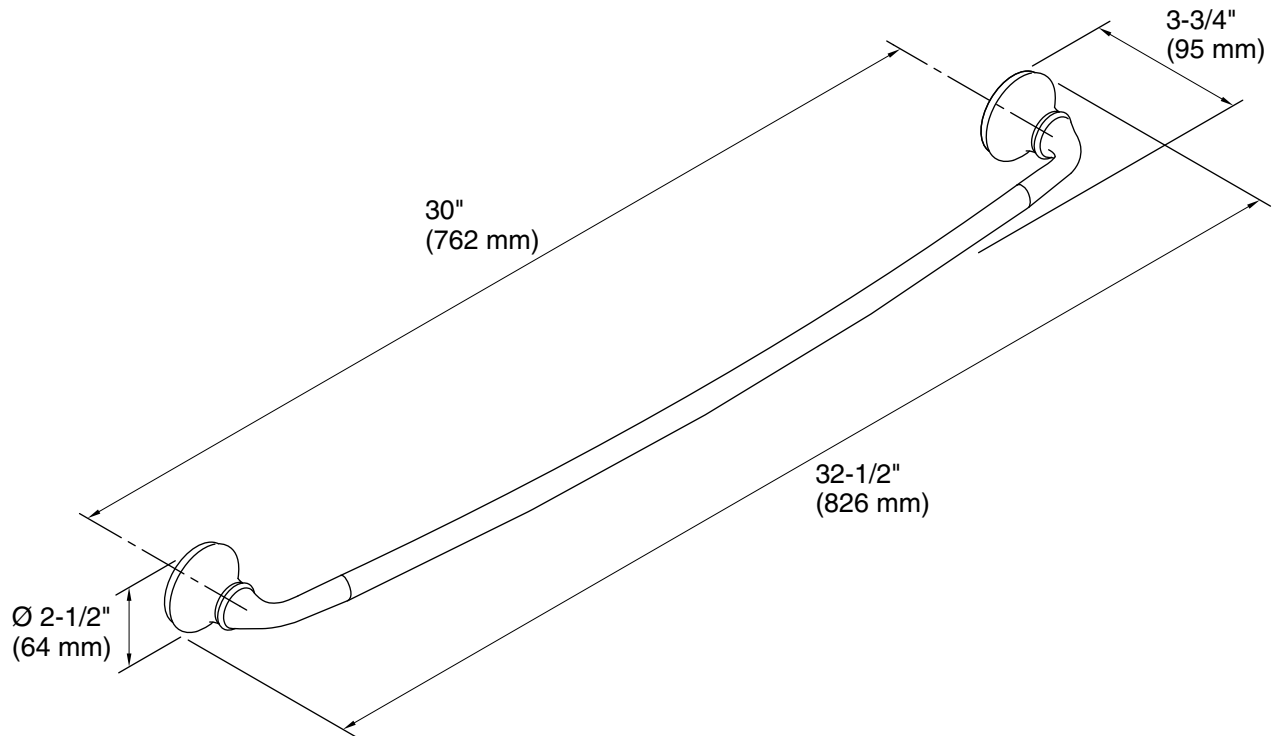

Technical Information

All product dimensions are nominal.

Material: Metal

Notes

Install this product according to the installation guide.

CAUTION: Risk of personal injury. Do not install these products in any area where they are likely to be used inadvertently as a grab bar or support bar. These products are not designed or intended for use as a grab bar or support bar.