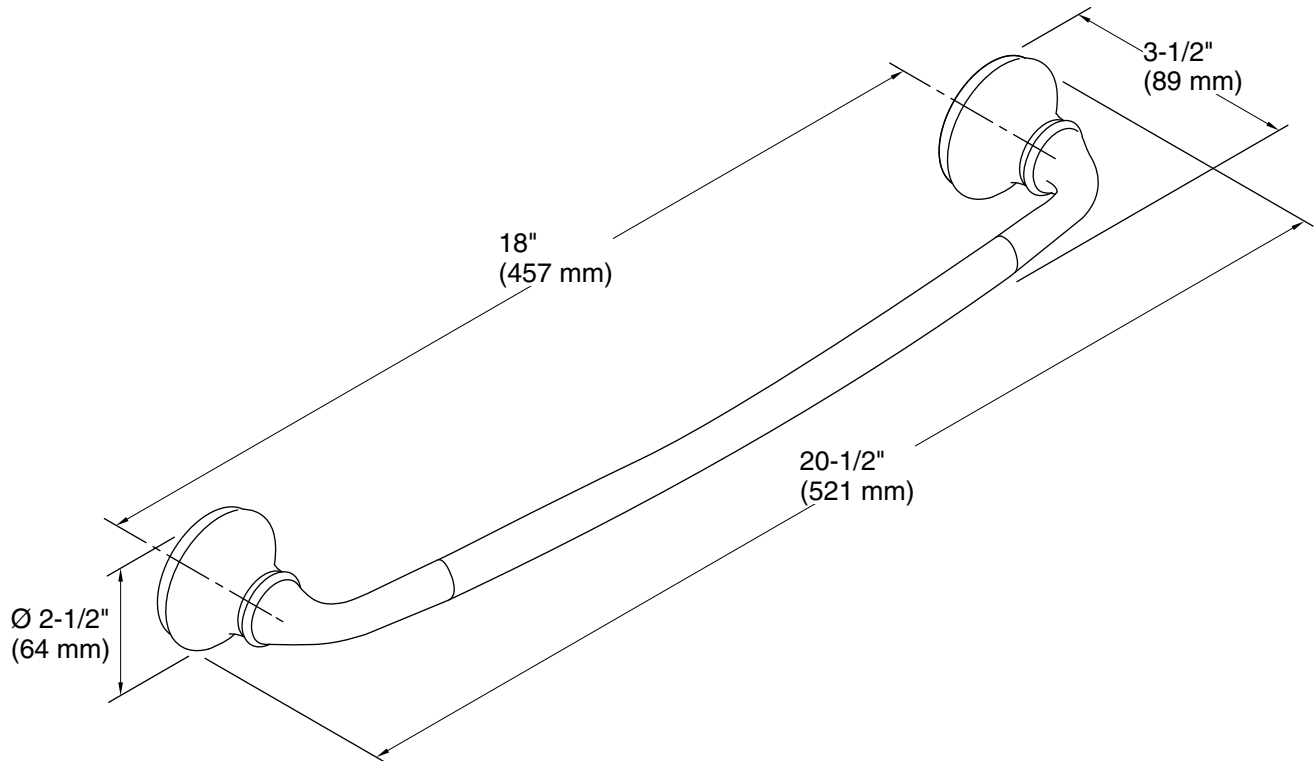

Technical Information

All product dimensions are nominal.

Material: Metal

Notes

Install this product according to the installation guide.

CAUTION: Risk of personal injury. Do not install these products in any area where they are likely to be used inadvertently as a grab bar or support bar. These products are not designed or intended for use as a grab bar or support bar.