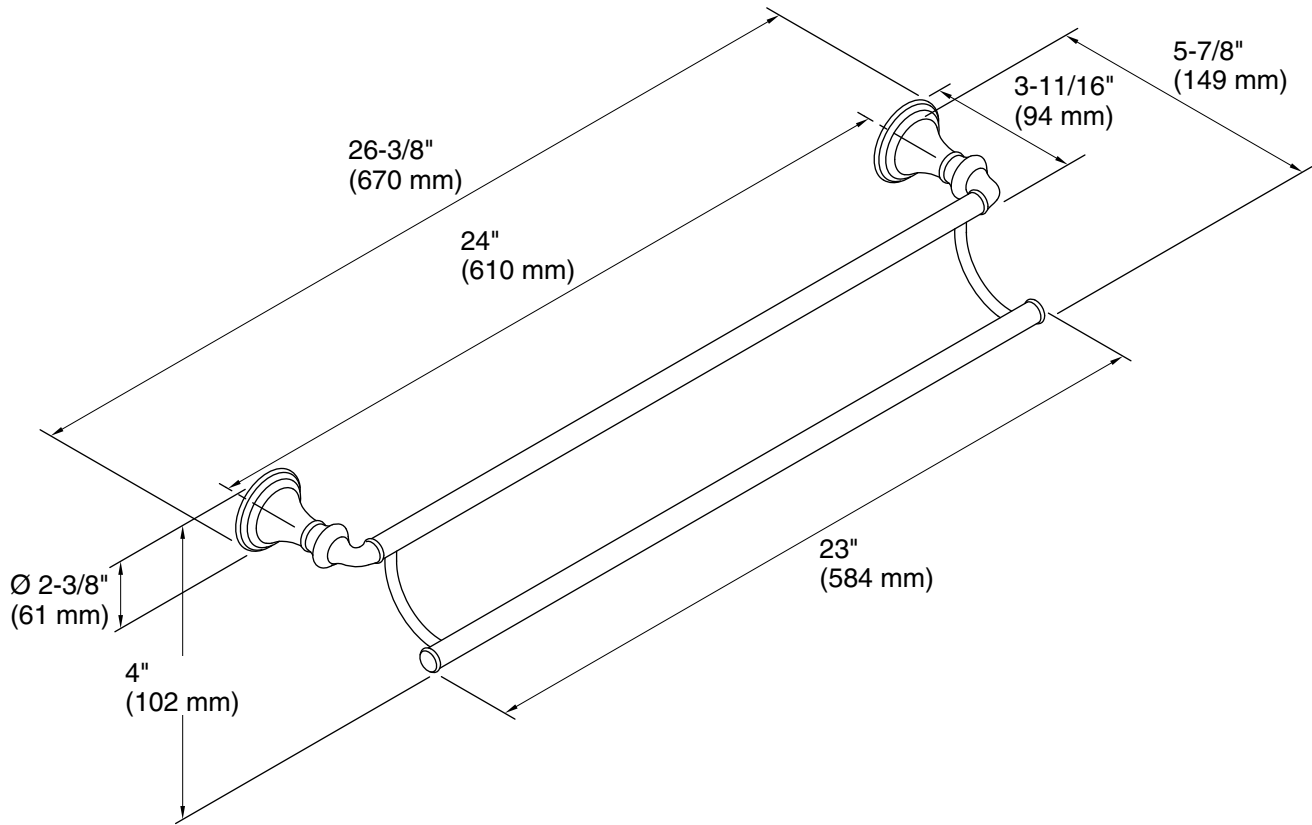

Technical Information

All product dimensions are nominal.

Material: Metal

Notes

Install this product according to the installation guide.

CAUTION: Risk of personal injury. Do not install these products in any area where they are likely to be used inadvertently as a grab bar or support bar. These products are not designed or intended for use as a grab bar or support bar.