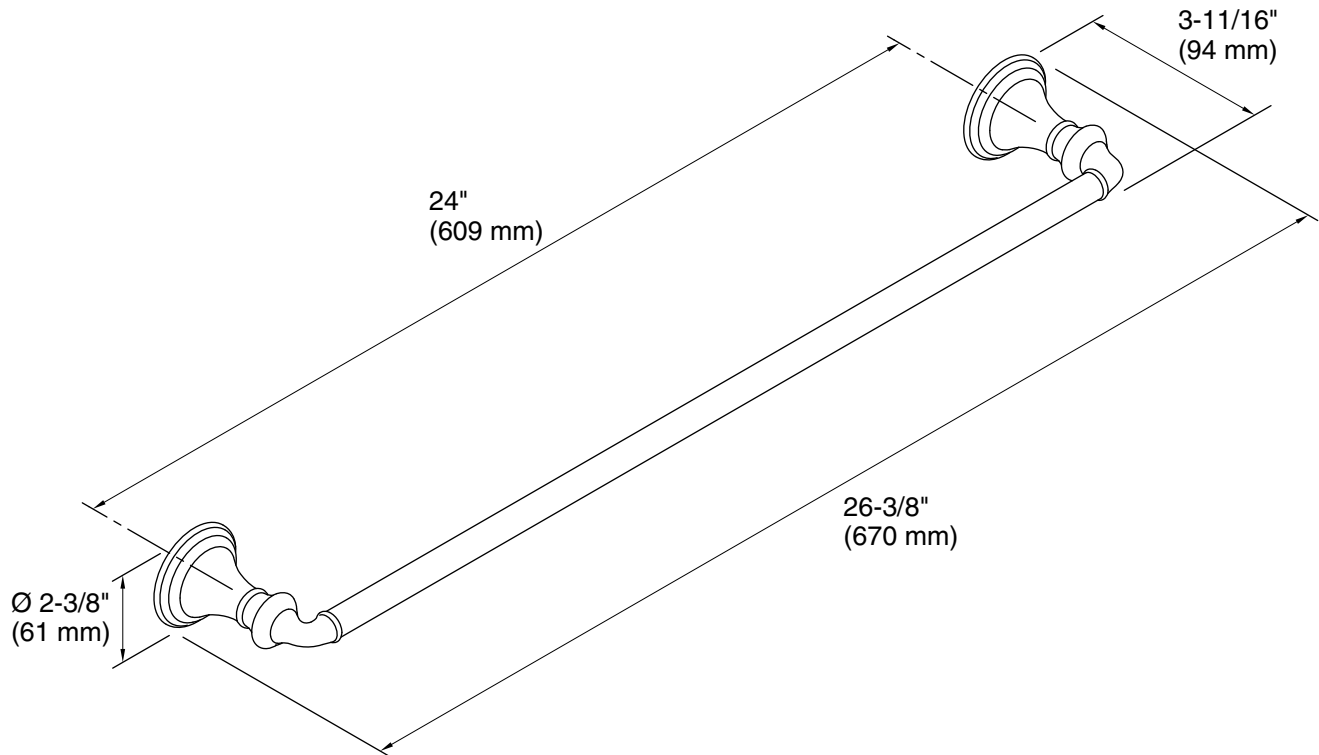

Technical Information

All product dimensions are nominal.

Material: Metal

Notes

Install this product according to the installation guide.

CAUTION: Risk of personal injury. Do not install these products in any area where they are likely to be used inadvertently as a grab bar or support bar. These products are not designed or intended for use as a grab bar or support bar.