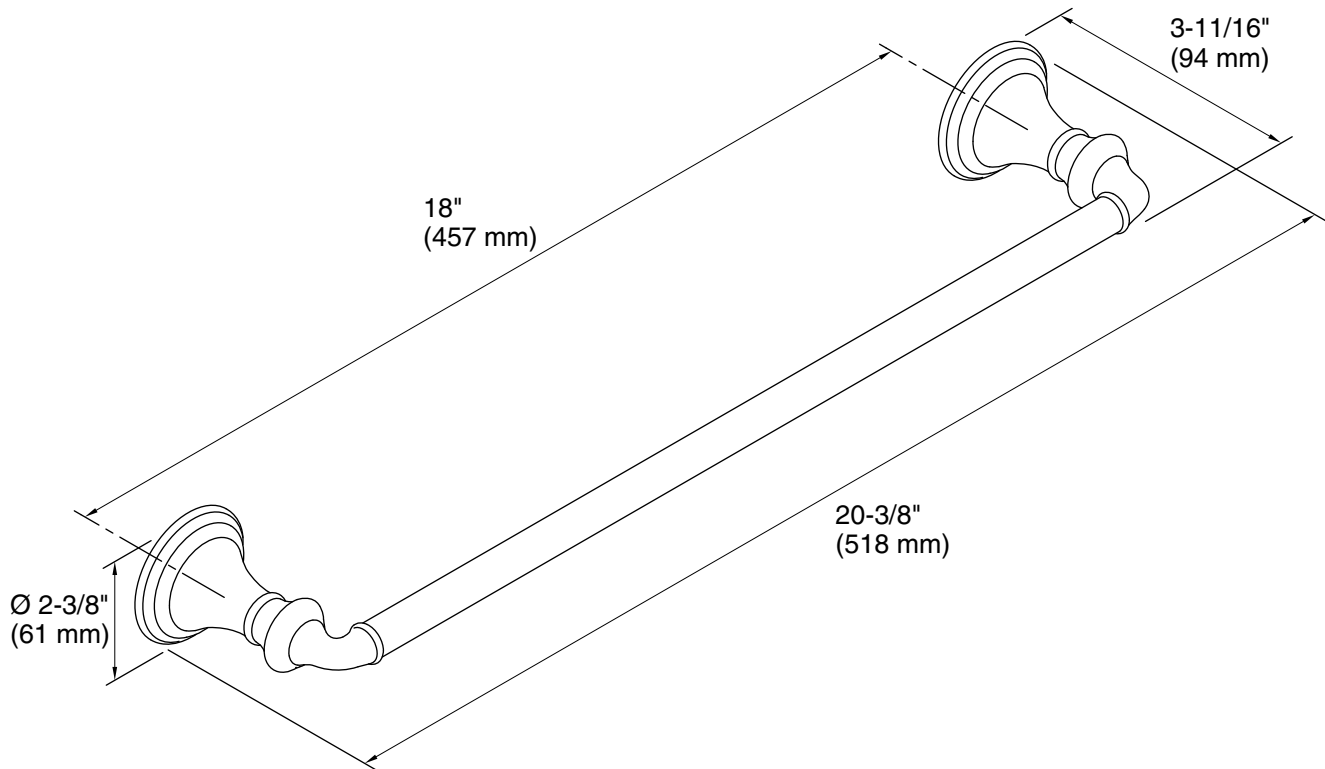

Technical Information

All product dimensions are nominal.

Material: Metal

Notes

Install this product according to the installation guide.

CAUTION: Risk of personal injury. Do not install these products in any area where they are likely to be used inadvertently as a grab bar or support bar. These products are not designed or intended for use as a grab bar or support bar.