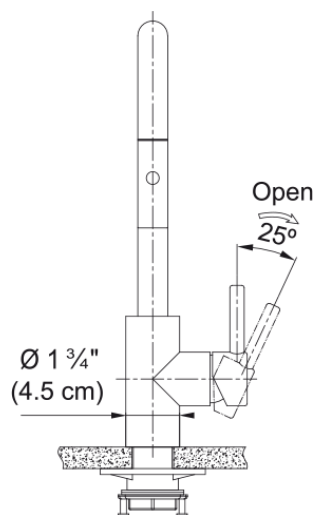

Eos Neo Prep Faucet - EOS-PR-304 | 115.0685.299

Technical Data

Aspect

Spout type	J - spout
Color	Stainless steel
Type of material	Stainless steel 304
Flexible pullout hose material	Nylon grey
Spray head material	Stainless steel

Product Dimensions

Faucet hole diameter	35 mm
Cartridge dimension	35 mm

Installation

Mounting type	Shank
Water supply hose connection	1/2"
Water supply hose length	800 mm

Product specifications

Pressure	High pressure
Faucet type	Spray
Faucet operation	Side lever
Faucet rotation	180°