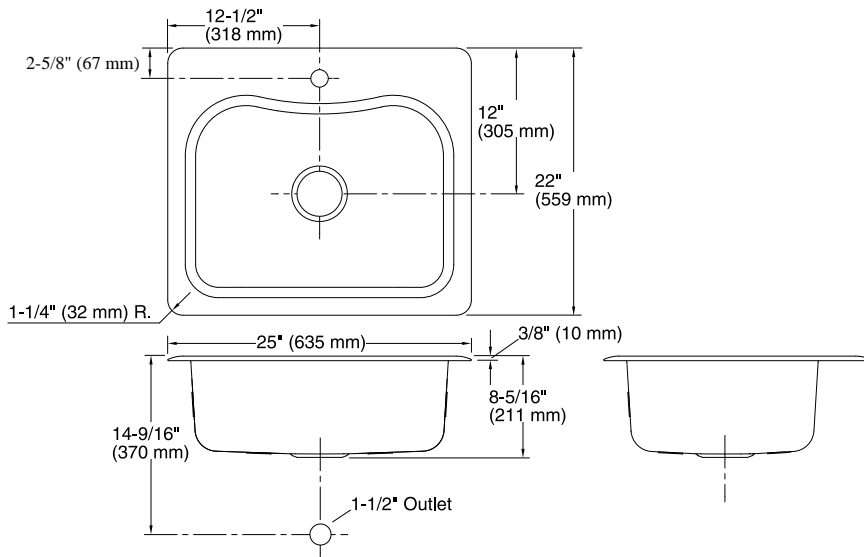

Staccato™

25" top-mount single-bowl kitchen sink
K-3362-1

Features

- 27" (686 mm) minimum base cabinet width
- Single bowl
- 8" (203 mm) depth
- Single faucet hole
- Includes installation hardware

Material

For the most current Specification Sheet, go to www.kohler.com.

11-11-2023 21:40 - US/CA

THE BOLD LOOK
OF **KOHLER**®

Technical Information

All product dimensions are nominal.

Bowl configuration:	Single
Cutout:	Top-mount, 24-1/2" x 21-1/2" (622 mm x 546 mm) with 1" (25 mm) radius corners
Min. base cabinet width:	27" (686 mm)
Bowl area:	Length: 21-1/8" (537 mm) Width: 15-11/16" (398 mm) Bowl depth: 8-5/16" (211 mm) Water depth: 8" (203 mm)
Number of deck holes:	1
Faucet hole(s):	1-7/16" (37 mm)
Drain hole:	3-5/8" (92 mm)