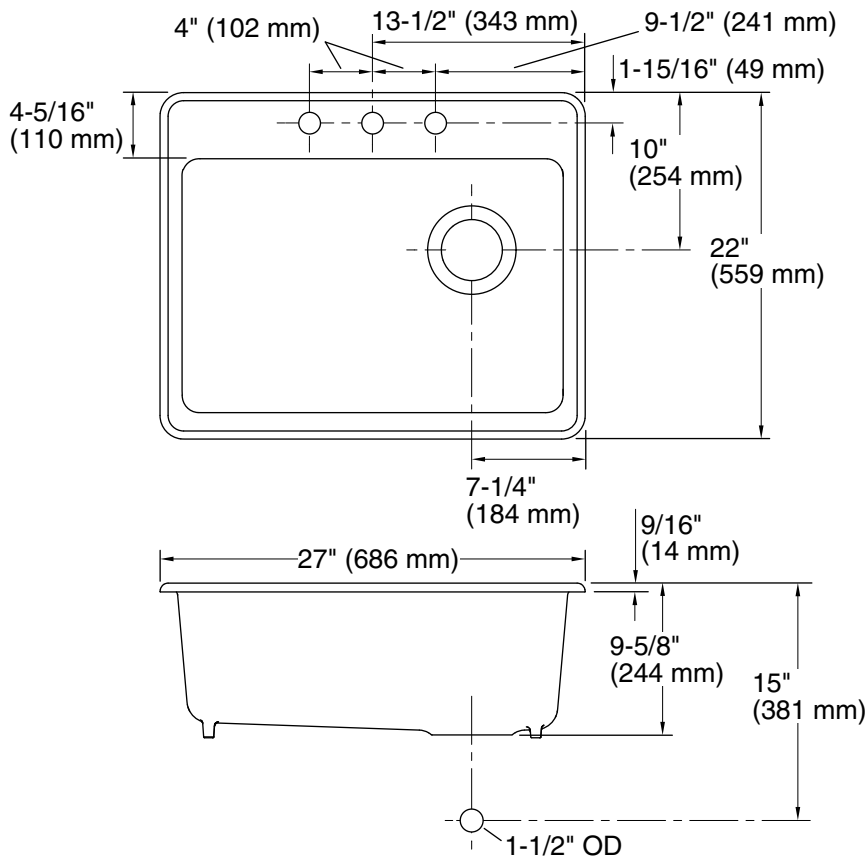

Features

- 30" (762 mm) minimum base cabinet width
- Single bowl
- 9" (229 mm) depth provides generous workspace
- Three faucet holes
- Bowl slopes toward drain to minimize water pooling
- Offset drain increases workspace in the sink and storage space underneath
- Includes K-9137 bottom sink rack

See website for detailed warranty information.

Available Colors/Finishes

Color tiles intended for reference only.

Color	Code	Description
	0	White
	96	Biscuit
	7	Black Black™

Technical Information

All product dimensions are nominal.

Min. base cabinet width: 27" (686 mm)

Bowl area: Length: 24-1/4" (616 mm)
Width: 17-1/4" (438 mm)
Bowl depth: 9" (229 mm)
Water depth: 9" (229 mm)

Template: 1244382-7, required, included

Notes

Install this product according to the installation instructions.