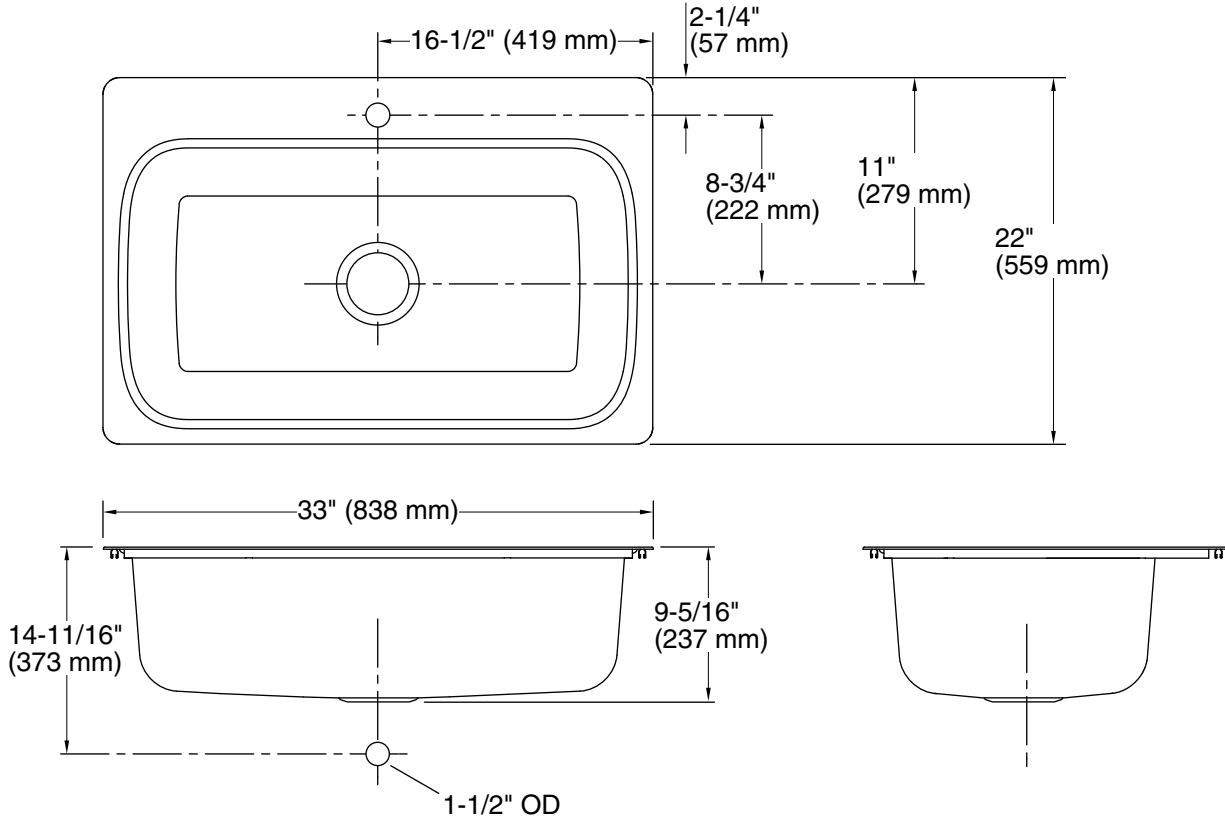

**Verse™**  
33" top-mount single-bowl kitchen sink  
**K-20060-1**

**Features**

- 36" minimum base cabinet width
- Single bowl
- 9" (229 mm) depth provides generous workspace
- Single faucet hole
- Includes installation hardware

### Technical Information

All product dimensions are nominal.

Min. base cabinet width: 36" (914 mm)

Bowl area (Only):  
 Length: 29-7/16" (748 mm)  
 Width: 15-11/16" (399 mm)  
 Bowl depth: 9" (229 mm)  
 Water depth: 9" (229 mm)

Number of deck holes: 1

Faucet hole(s): 1-7/16" (37 mm)

Drain hole: 3-3/4" (94 mm)