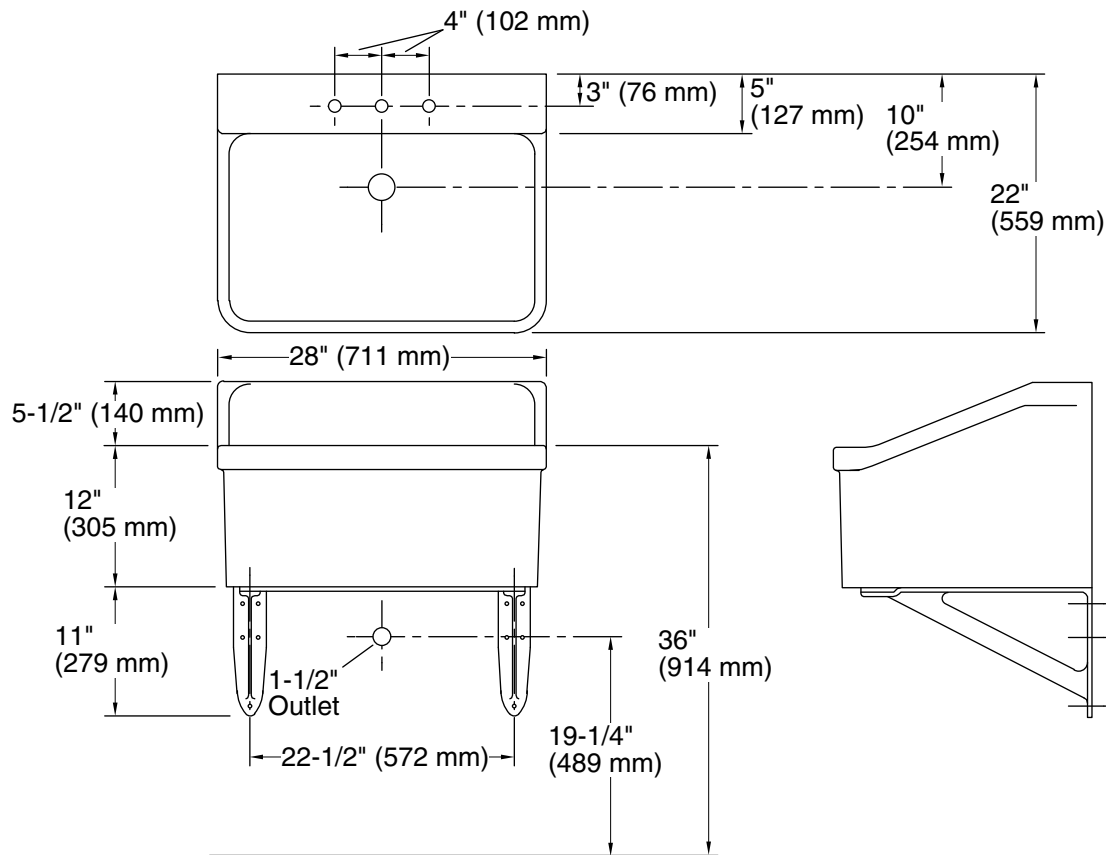

## Technical Information

All product dimensions are nominal.

Bowl configuration:	Single
Center(s):	8
Bowl area (Only):	Length: 26" (660 mm) Width: 16" (406 mm) Bowl depth: 11-1/8" (283 mm) Water depth: 11-1/8" (283 mm)
Number of deck holes:	3
Faucet hole spacing:	8" (203 mm)
Faucet hole(s):	1-3/8" (35 mm)
Drain hole:	2-1/4" (57 mm)