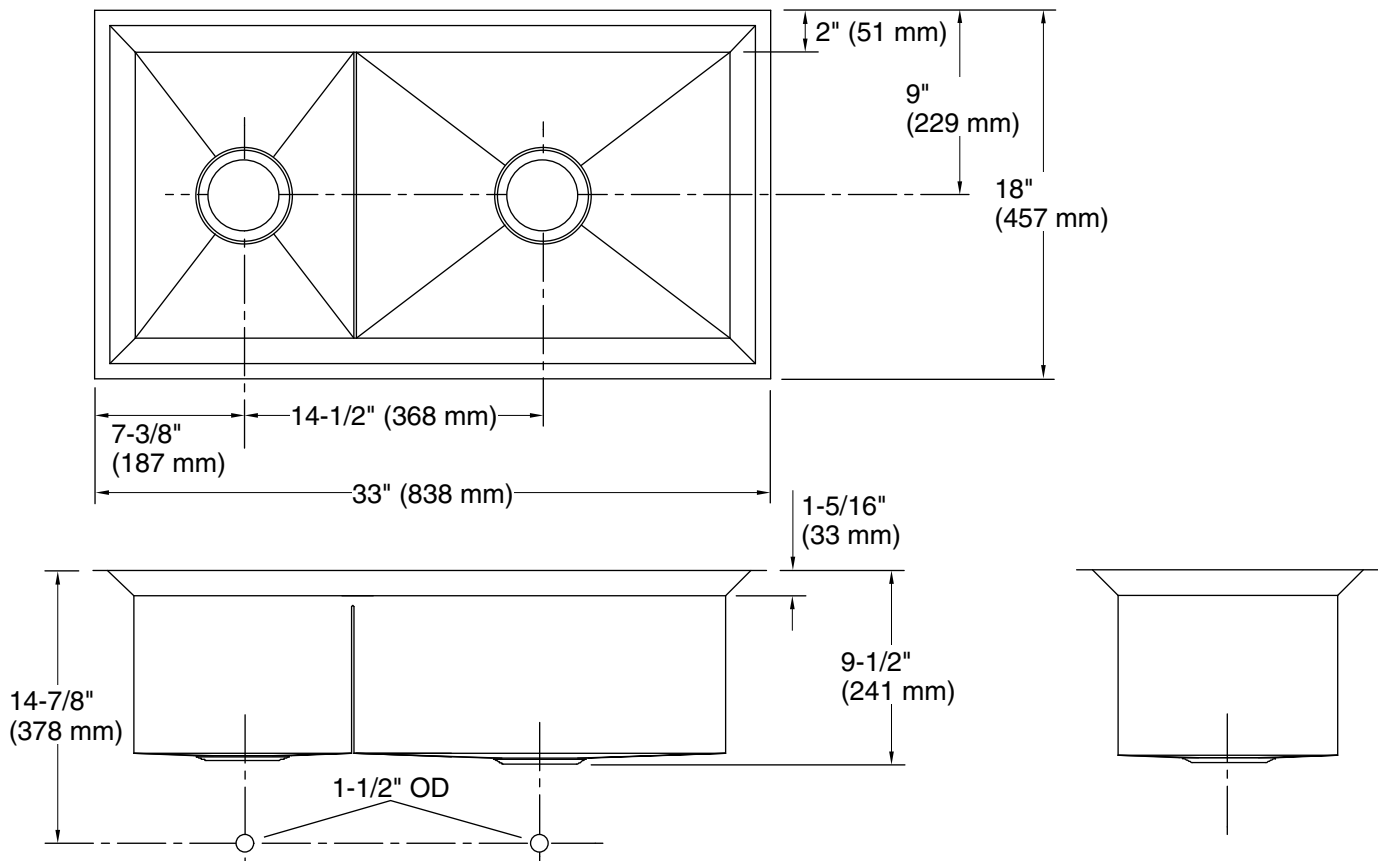

Features

- Part of K-3160-NA
- 33" (838 mm) x 18" (457 mm)
- 9-1/8" depth
- Large/medium bowls
- Undercounter installation
- Please order the K-3160-NA sink which includes the following: sink and sink rack

See website for detailed warranty information.

Technical Information

All product dimensions are nominal.

Bowl configuration: Off-set Large/small

Min. base cabinet width: 36" (914 mm)

Bowl area (Left): Length: 10-11/16" (271 mm)
 Width: 14" (356 mm)
 Bowl depth: 9-1/8" (232 mm)

Bowl area (Right): Length: 18-3/16" (462 mm)
 Width: 14" (356 mm)
 Bowl depth: 9-1/8" (232 mm)

Drain hole: 3-5/8" (92 mm)

Template: 1021992-7, required, included

Notes

Install this product according to the installation instructions.