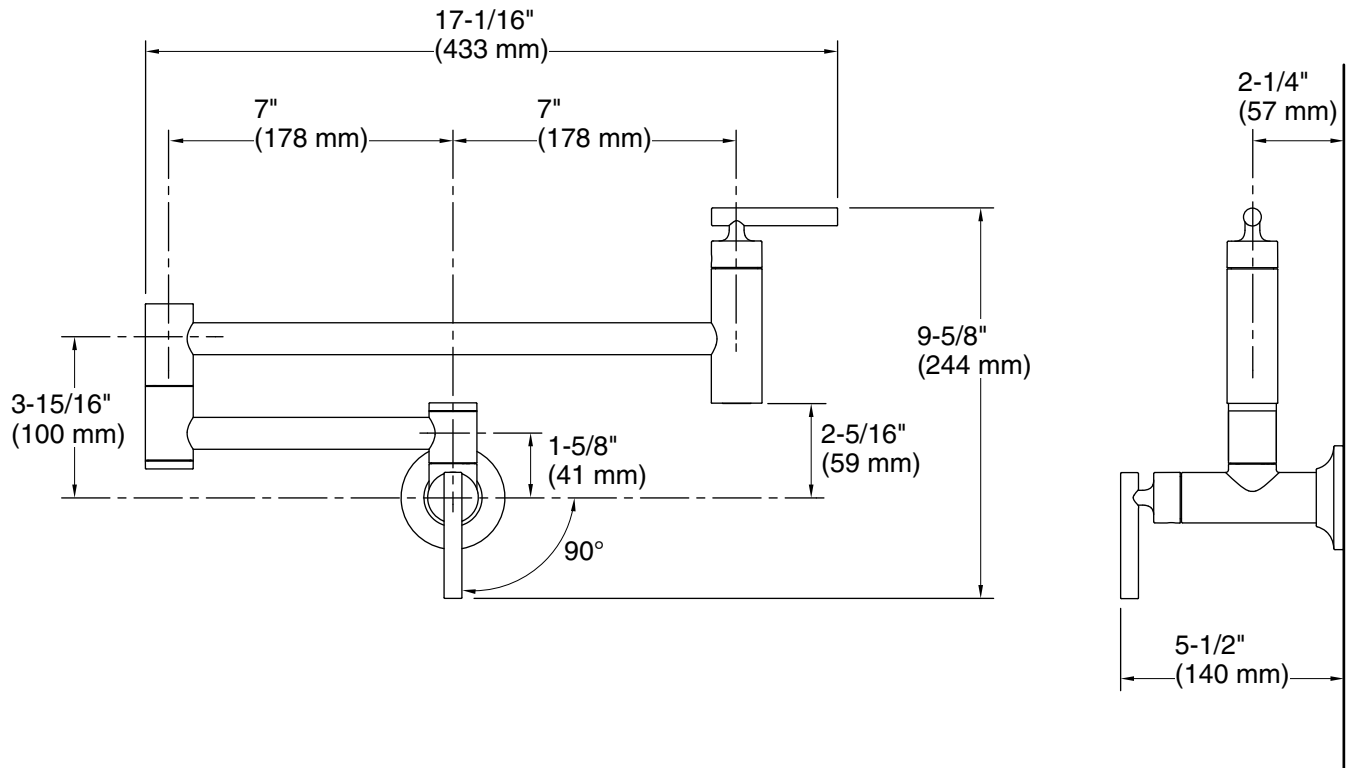

Features

- Articulating spout with 360° rotation offers superior clearance for filling pots on cooktops and ranges
- 23-1/4" (591 mm) swing spout reach
- 5.2 gpm (19.7 lpm) maximum flow rate at 60 psi (4.14 bar)
- Single lever handle with main lever shutoff
- KOHLER® ceramic disc valves exceed industry longevity standards for a lifetime of durable performance
- Coordinates with contemporary-style kitchen products.

Technical Information

All product dimensions are nominal.

Drain included: No