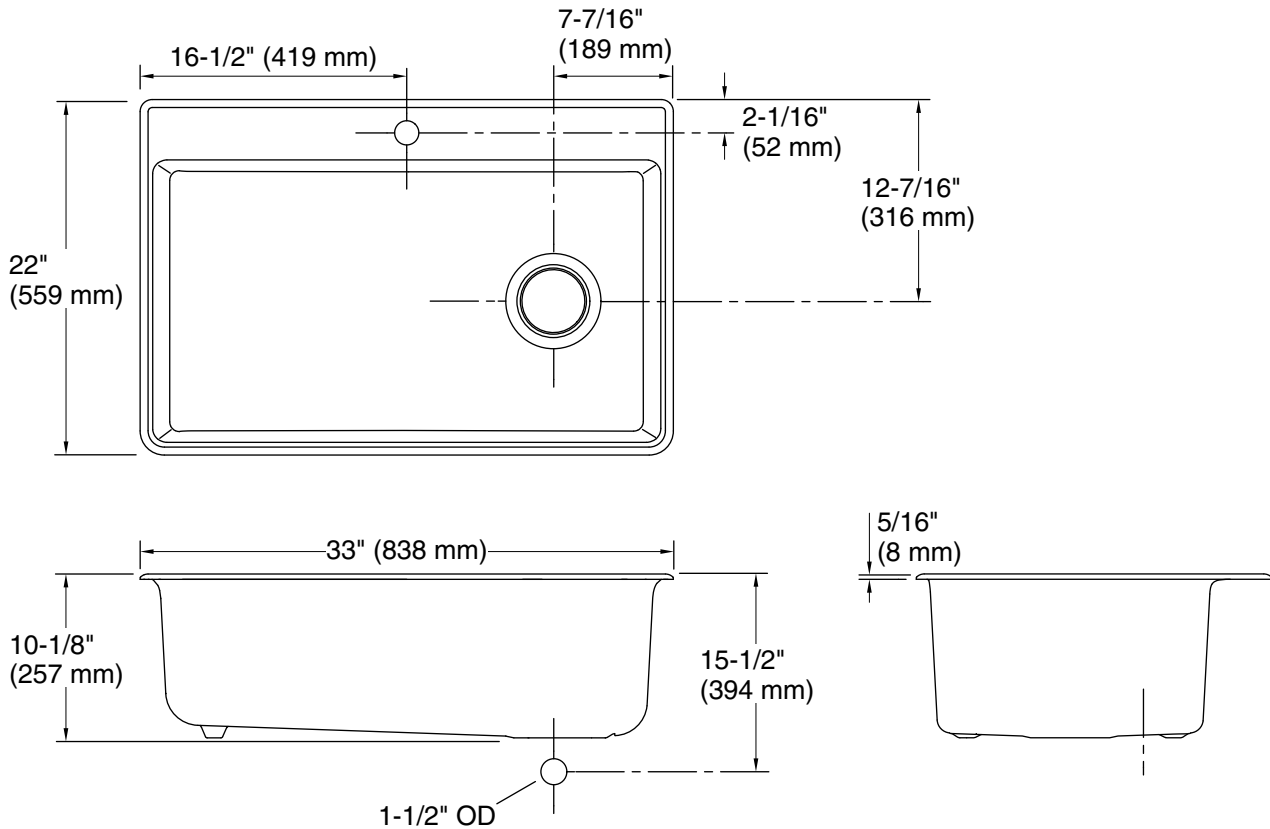

Features

- Single bowl
- 9-1/2" (241 mm) depth provides generous workspace
- Includes one faucet hole and option for three additional holes for knockout with ball-peen hammer and punch
- Includes K-6109 bottom sink rack
- Optional K-5376 bottom sink rack (sold separately)
- Matte finish offers rich, dimensional color

Installation

- 36" minimum base cabinet width for undermount or top-mount installation
- Cutout templates included
- Top-mount or undermount

Recommended Products/Accessories

K-5376 Sink Rack
K-6109 Sink Rack
K-8801 Sink drain and strainer with tailpiece
K-8799 Sink drain and strainer basket
K-23726 Drain treatment
K-23730 Neoroc® cleaner

Available Colors/Finishes

Color tiles intended for reference only.

Color	Code	Description
	CM1	Matte Black
	CM3	Matte Taupe

Technical Information

All product dimensions are nominal.

Min. base cabinet width: 36" (914 mm)

Bowl area: Length: 31-1/8" (791 mm)
 Width: 16-15/16" (430 mm)
 Bowl depth: 9-1/2" (241 mm)
 Water depth: 9-1/2" (241 mm)

Drain hole: 3-7/8" (98 mm)

Template: 1281757-7, required, included

Notes

Install this product according to the installation instructions.