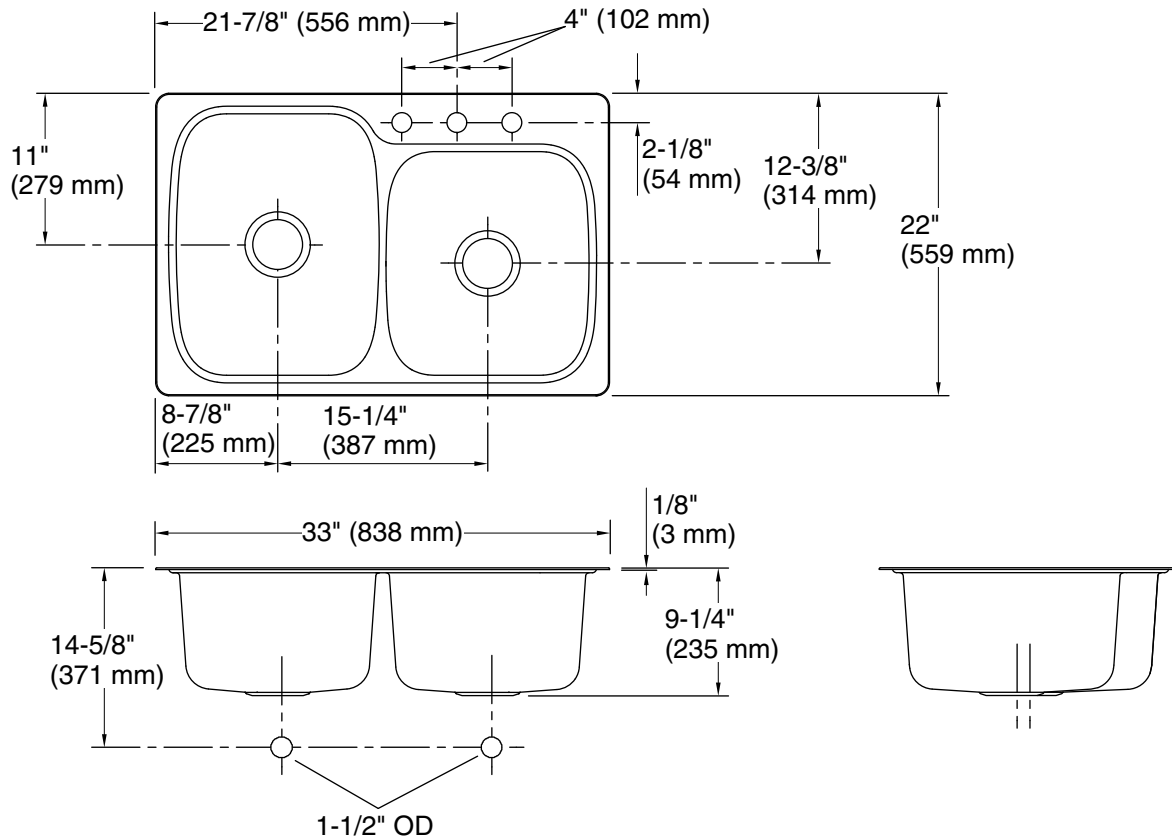

Verse™
33" top-/undermount double-bowl kitchen sink
K-75791-3

Features

- 36" minimum base cabinet width
- Large/medium bowls
- 9" (229 mm) depth provides generous workspace
- Three faucet holes
- Includes installation hardware

Technical Information

All product dimensions are nominal.

Min. base cabinet width: 36" (914 mm)

Bowl area (Right): Length: 14-3/16" (360 mm)
 Width: 15-11/16" (398 mm)
 Bowl depth: 9" (229 mm)
 Water depth: 9" (229 mm)

Bowl area (Left): Length: 14-3/16" (360 mm)
 Width: 18-7/16" (468 mm)
 Bowl depth: 9" (229 mm)
 Water depth: 9" (229 mm)

Number of deck holes: 3

Faucet hole(s): 1-7/16" (37 mm)

Soap/Lotion hole: 1-7/16" (37 mm)

Drain hole: 3-3/4" (94 mm)

Template: 1263722-7, required, included

Notes

Install this product according to the installation instructions.