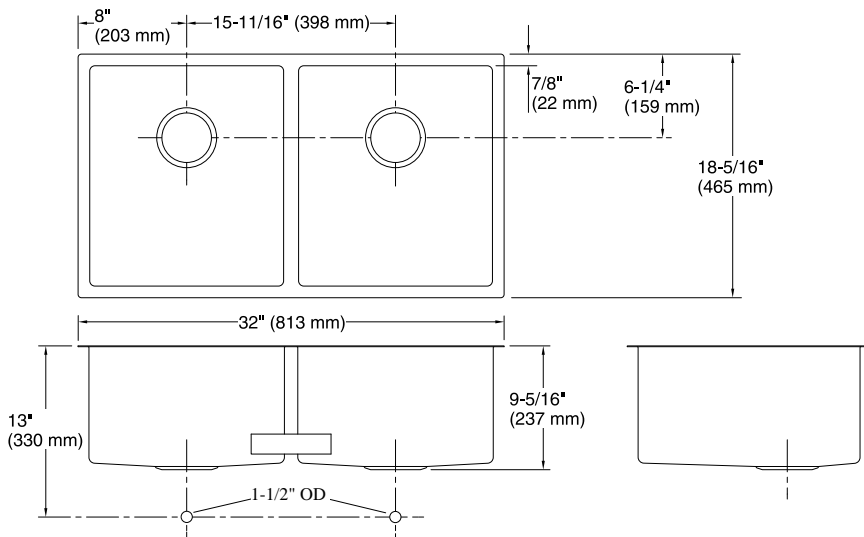

### Features

- 36" minimum base cabinet width
- Double-equal bowls
- 9" (229 mm) depth provides generous workspace
- Rear drain increases workspace in the sink and allows for more storage space underneath the sink
- Includes divider dishcloth bar, divider utility shelf, and bottom sink rack
- Includes installation hardware
- Rounded 10mm corners are easy to clean

## Technical Information

All product dimensions are nominal.

Bowl configuration: Double equal

Min. base cabinet width: 36" (914 mm)

width:

Bowl area: Length: 14-9/16" (370 mm)

Width: 16-9/16" (421 mm)

Bowl depth: 9" (229 mm)

Water depth: 9" (229 mm)

Drain hole: 3-3/4" (95 mm)

Template: 1207216-7, required, included