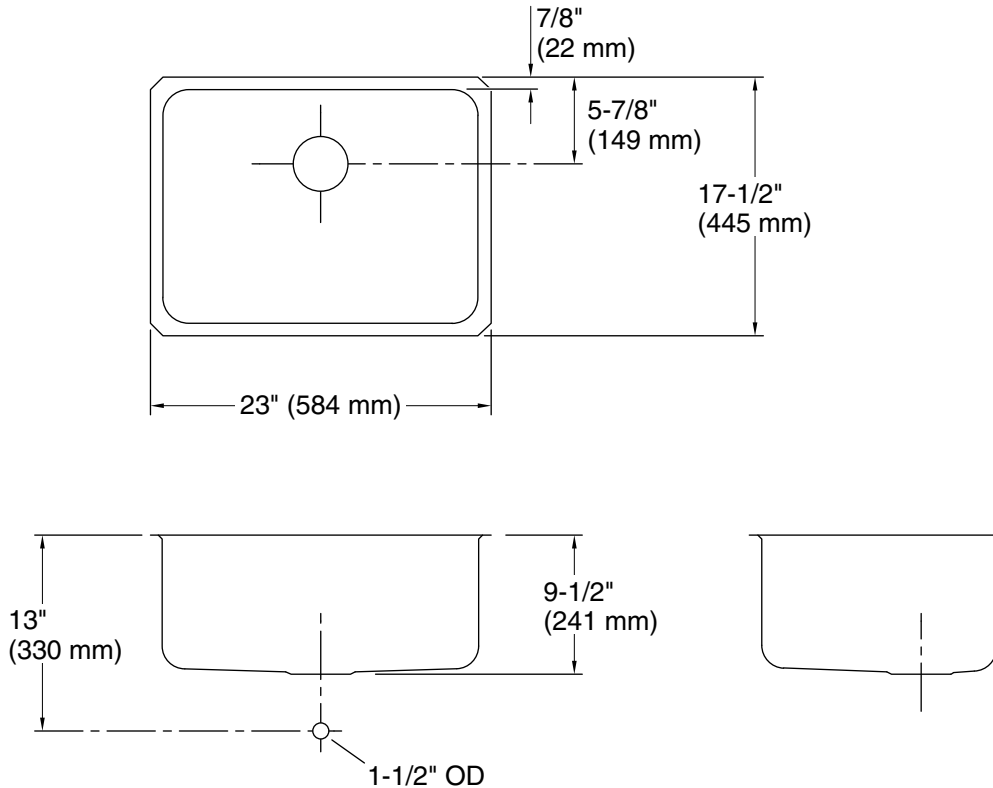

## Features

- 27" (686 mm) minimum base cabinet width
- Single bowl
- 9-1/2" (241 mm) depth provides generous workspace
- Rear drain placement increases cabinet storage space underneath sink
- Includes installation hardware
- Sink drain with strainer sold separately

### Technical Information

All product dimensions are nominal.

Bowl configuration: Single

Min. base cabinet width: 27" (686 mm)

Bowl area (Center): Length: 21-1/4" (540 mm)  
Width: 15-3/4" (400 mm)  
Bowl depth: 9-1/2" (241 mm)  
Water depth: 9-1/2" (241 mm)