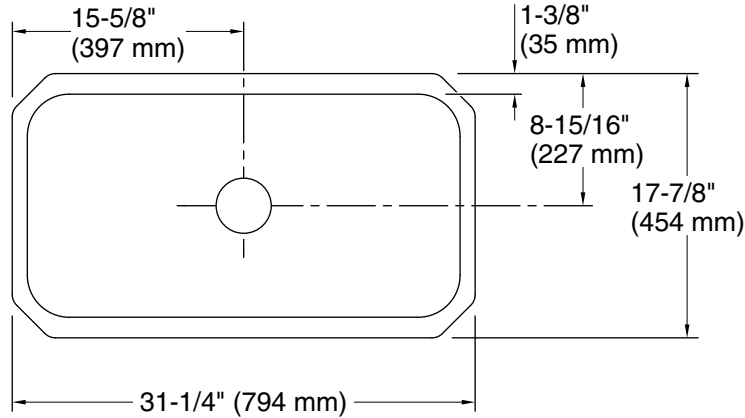

Undertone® Preserve®

31-1/4" undermount single-bowl kitchen sink
K-5290-HCF

Features

- 36" minimum base cabinet width
- Single bowl
- 9" (229 mm) depth provides generous workspace
- Innovative Preserve™ sink resists scratching and withstands everyday wear and tear
- Includes bottom sink rack
- Includes installation hardware

See website for detailed warranty information.

Technical Information

All product dimensions are nominal.

Bowl configuration: Single

Min. base cabinet width: 36" (914 mm)

Bowl area (Only):
 Length: 29-3/16" (742 mm)
 Width: 15-1/16" (383 mm)
 Bowl depth: 9" (229 mm)
 Water depth: 9" (229 mm)

Drain hole: 3-5/8" (92 mm)

Template: 1219562-7, required, included

Notes

Install this product according to the installation instructions.