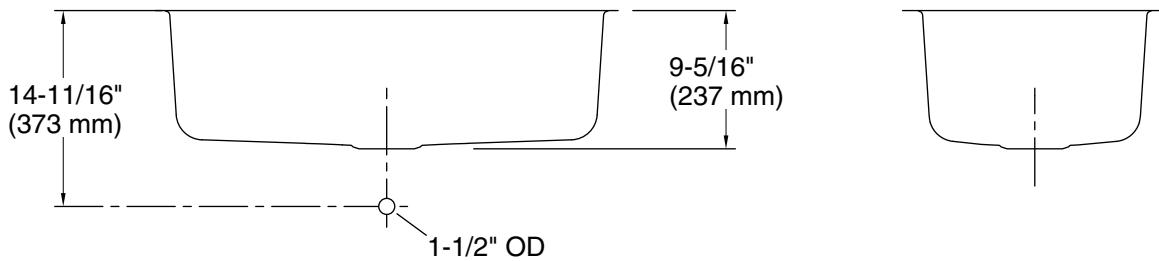

Undertone® Preserve®

31-1/4" undermount single-bowl kitchen sink
K-5290-HCF

Features

- 36" minimum base cabinet width
- Single bowl
- 9" (229 mm) depth provides generous workspace
- Innovative Preserve™ sink resists scratching and withstands everyday wear and tear
- Includes bottom sink rack
- Includes installation hardware

See website for detailed warranty information.

Technical Information

All product dimensions are nominal.

Bowl configuration: Single

Min. base cabinet width: 36" (914 mm)

Bowl area (Only):
 Length: 29-3/16" (742 mm)
 Width: 15-1/16" (383 mm)
 Bowl depth: 9" (229 mm)
 Water depth: 9" (229 mm)

Drain hole: 3-5/8" (92 mm)

Template: 1219562-7, required, included

Notes

Install this product according to the installation instructions.