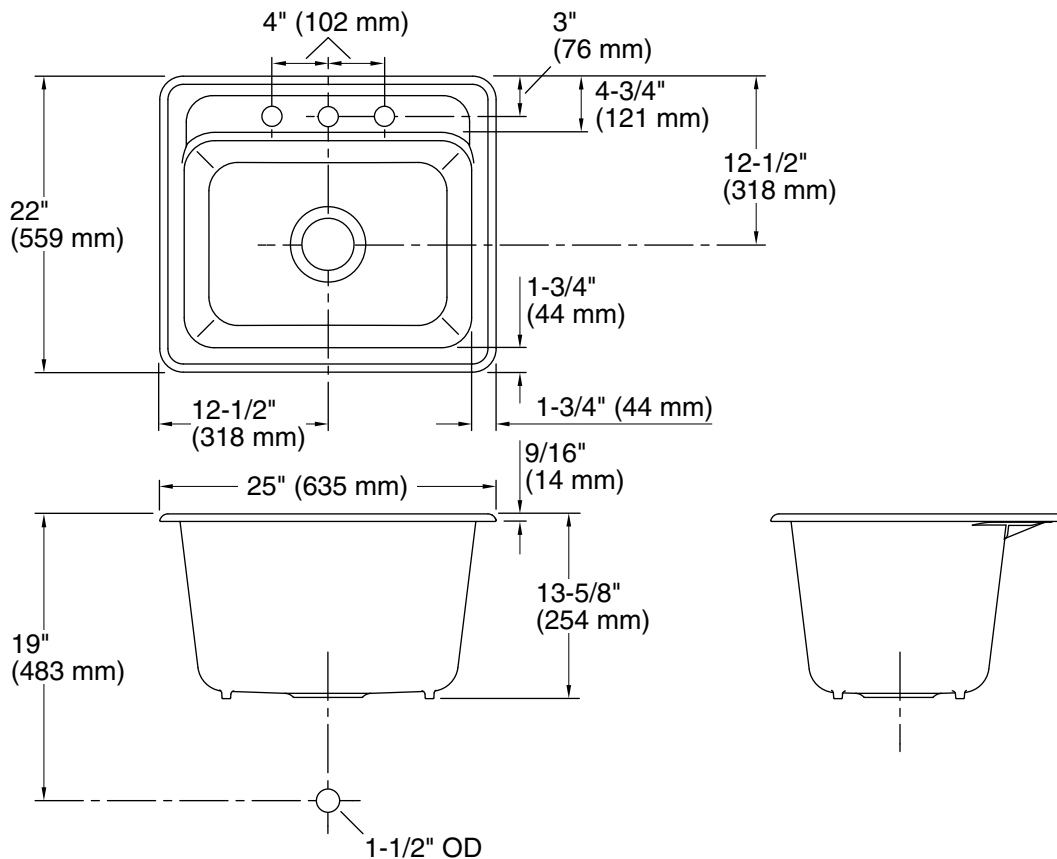

## Features

- 27" (686 mm) minimum base cabinet width
- Single bowl
- 13" depth provides generous workspace
- Three faucet holes

### Technical Information

All product dimensions are nominal.

Bowl configuration:	Single
Min. base cabinet width:	27" (686 mm)
Bowl area (Only):	Length: 21-1/2" (546 mm) Width: 15-1/2" (394 mm) Bowl depth: 13" (330 mm) Water depth: 13" (330 mm)
Number of deck holes:	3
Faucet hole(s):	1-3/8" (35 mm)
Drain hole:	3-7/8" (98 mm)
Template:	1079983-7, required, included