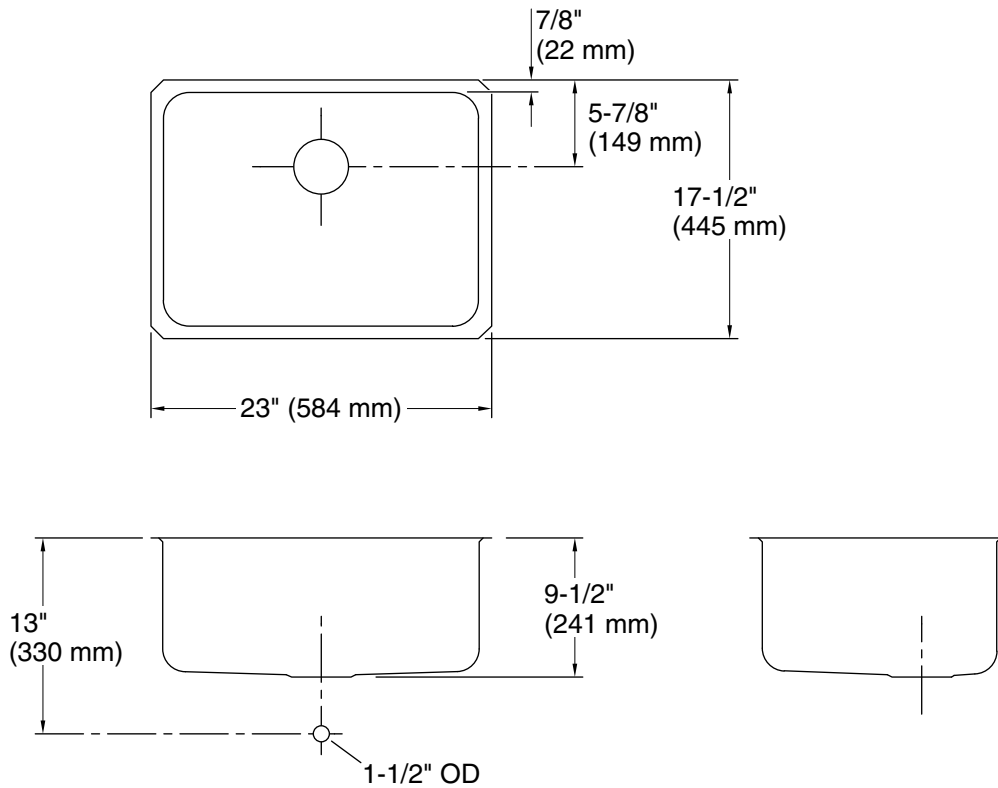

Undertone® Preserve®

23" undermount single-bowl kitchen sink
K-3325-HCF

Features

- 27" (686 mm) minimum base cabinet width
- Single bowl
- 9-1/2" (241 mm) depth provides generous workspace
- Innovative Preserve™ sink resists scratching and withstands everyday wear and tear
- Rear drain placement increases cabinet storage space underneath sink
- Includes bottom sink rack
- Includes installation hardware

See website for detailed warranty information.

Technical Information

All product dimensions are nominal.

Bowl configuration: Single

Min. base cabinet width: 27" (686 mm)

Bowl area (Center): Length: 21-1/4" (540 mm)
Width: 15-3/4" (400 mm)
Bowl depth: 9-1/2" (241 mm)
Water depth: 9-1/2" (241 mm)

Drain hole: 3-3/4" (94 mm)

Template: 113193, required, included

Notes

Install this product according to the installation instructions.