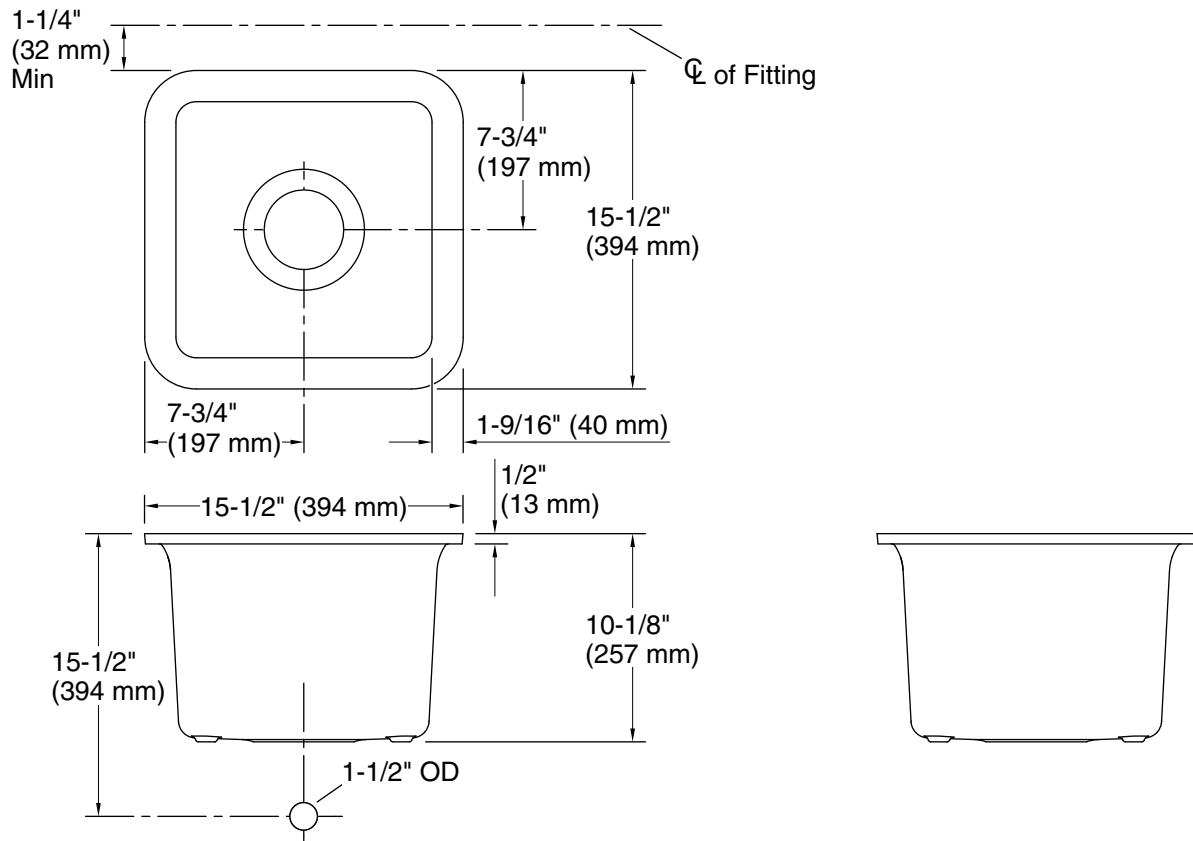

#### Features

- 18" (457 mm) minimum base cabinet width
- Single bowl
- 9-1/2" (241 mm) depth provides generous workspace
- Includes K-5658 sink rack
- Includes cutout templates and installation clips
- Matte finish offers rich, dimensional color

## Technical Information

All product dimensions are nominal.

Min. base cabinet width: 18" (457 mm)

Bowl area: Length: 13-9/16" (344 mm)  
 Width: 13-9/16" (344 mm)  
 Bowl depth: 9-1/2" (241 mm)  
 Water depth: 9-1/2" (241 mm)