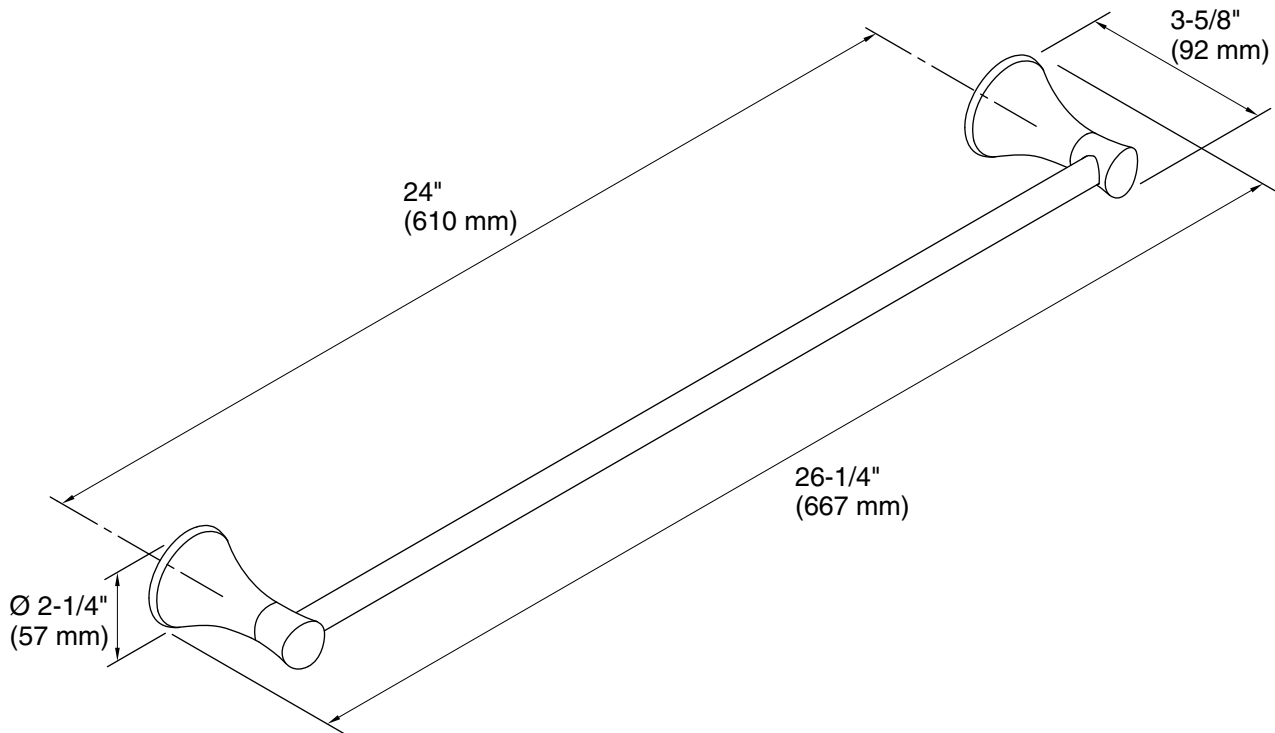

Color	Code	Description
	CP	Polished Chrome
	BN	Vibrant® Brushed Nickel

Technical Information

All product dimensions are nominal.

Material: Metal

Notes

Install this product according to the installation guide.