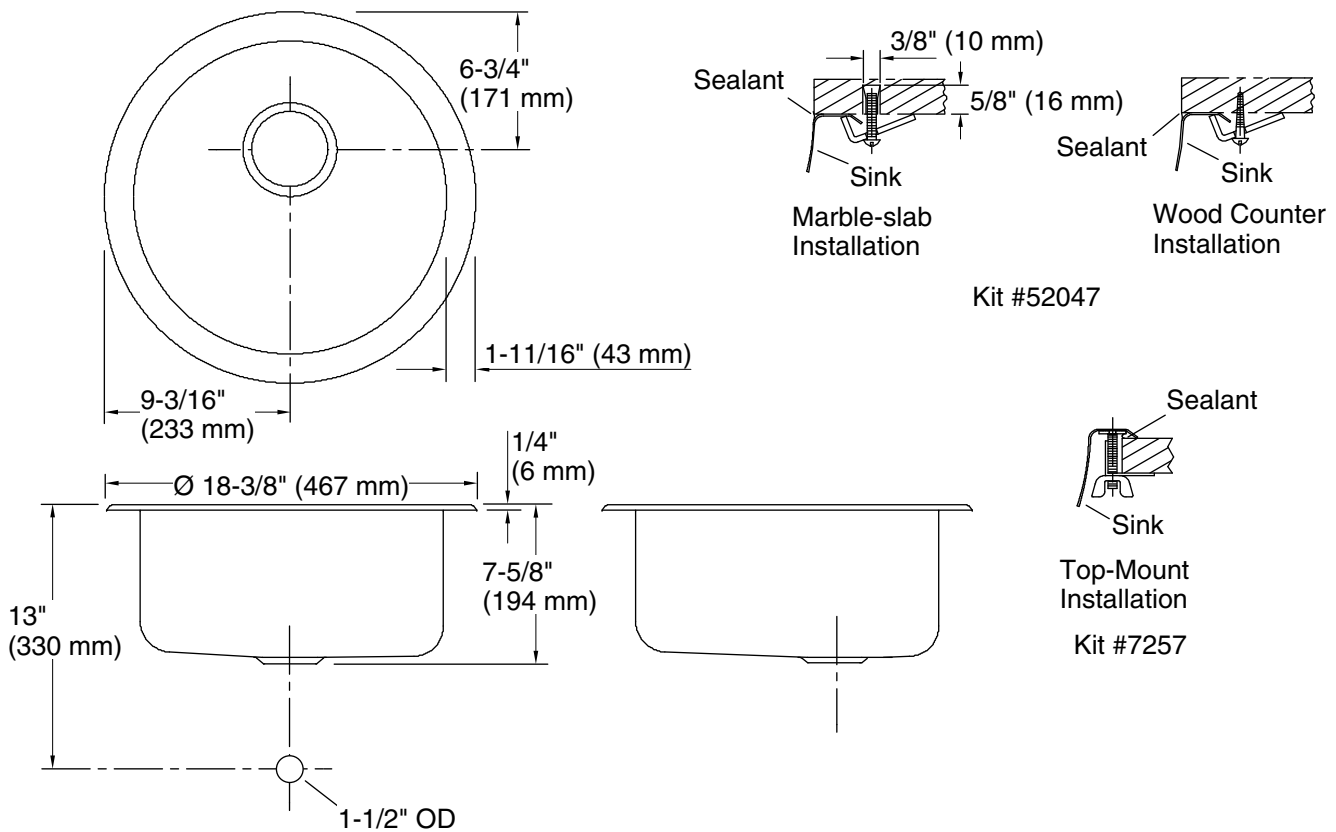

Kit #52047

Technical Information

All product dimensions are nominal.

Bowl configuration:	Single
Min. base cabinet width:	24" (610 mm)
Bowl area (Only):	Bowl depth: 7-1/2" (191 mm)
Drain hole:	3-5/8" (92 mm)
Template:	113392-7, required, included

Notes

Install this product according to the installation instructions.

Supplied bowl clamp assemblies require 1" (25 mm) minimum countertop thickness. Installer must supply hardware for thinner countertops.

For multiple bowl under-mount installations, a minimum distance of 3-1/2" (89 mm) is required between bowls.

Countertop supplier to determine required support.

Waterproof unprotected overhang area of the underside of wood counter.

ADA compliant when installed to the specific requirements of these regulations.

ADA permits a parallel approach to wet bars.