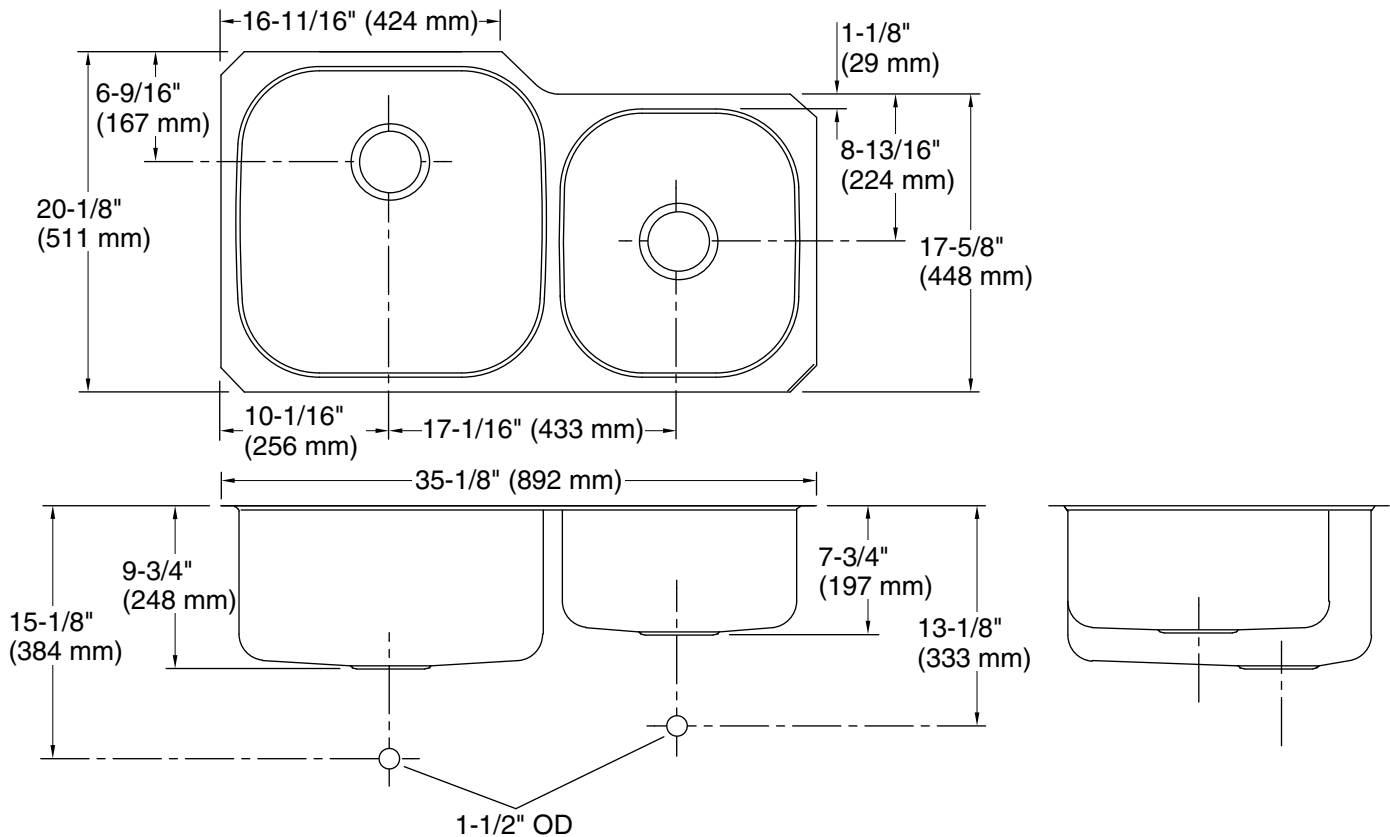

Undertone® Preserve®

35-1/4" undermount double-bowl kitchen sink
K-3356-HCF

Features

- 36" minimum base cabinet width
- Extra-large/medium bowls
- 9-1/2" depth left bowl and 7-1/2" depth right bowl
- Innovative Preserve™ sink resists scratching and withstands everyday wear and tear
- Includes installation hardware
- Minimum base cabinet width: 36"–39" (36" may require cabinet modifications)
- Sink drain with strainer sold separately

Technical Information

All product dimensions are nominal.

Min. base cabinet width: 39" (991 mm)

Bowl area (Left): Length: 17-7/8" (454 mm)
Width: 17-7/8" (454 mm)
Bowl depth: 9-1/2" (241 mm)
Water depth: 9-1/2" (241 mm)

Bowl area (Right): Length: 13-3/4" (349 mm)
Width: 15-3/8" (391 mm)
Bowl depth: 7-1/2" (191 mm)
Water depth: 7-1/2" (191 mm)

Drain hole: 3-3/4" (94 mm)

Template: 1217909-7, required, included

Notes

Install this product according to the installation instructions.