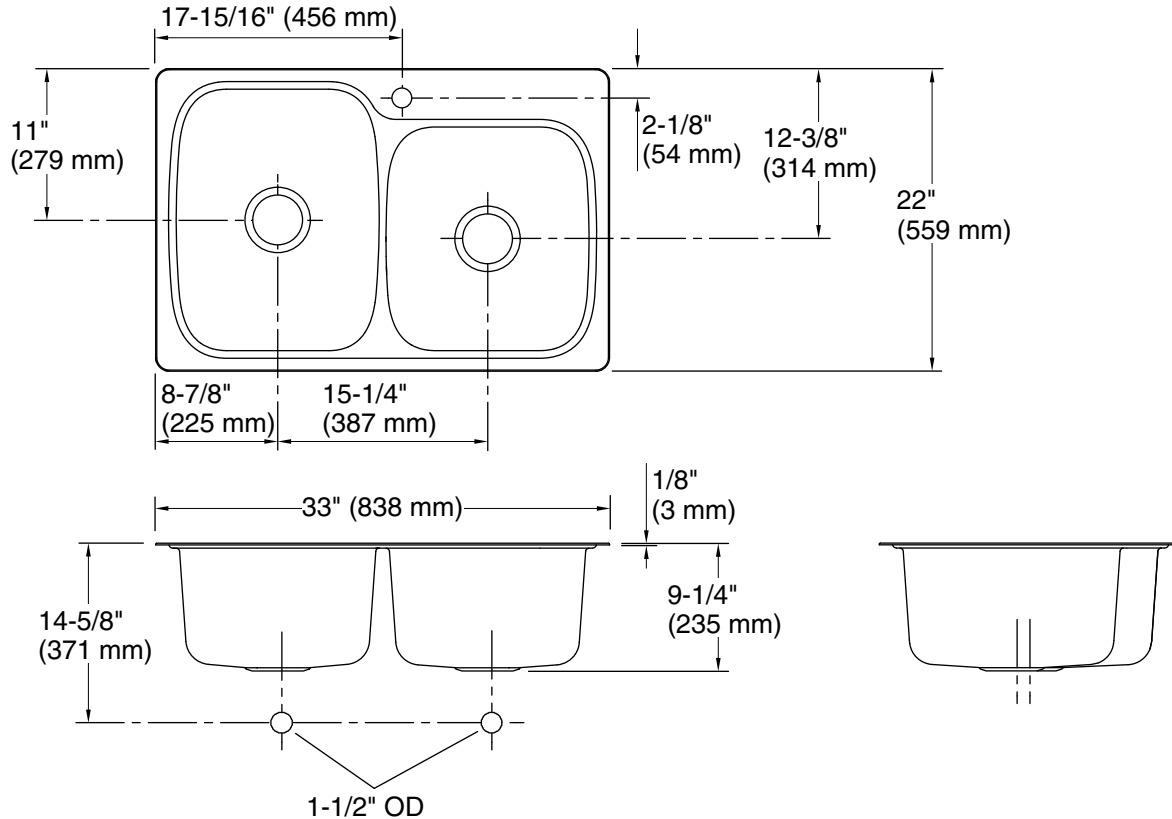

Verse™
33" top-/undermount double-bowl kitchen sink
K-75791-1

Features

- 36" minimum base cabinet width
- Large/medium bowls
- 9" (229 mm) depth provides generous workspace
- Single faucet hole
- Includes installation hardware

Technical Information

All product dimensions are nominal.

Min. base cabinet width: 36" (914 mm)

Bowl area (Right):
Length: 14-3/16" (360 mm)
Width: 15-11/16" (398 mm)
Bowl depth: 9" (229 mm)
Water depth: 9" (229 mm)

Bowl area (Left):
Length: 14-3/16" (360 mm)
Width: 18-7/16" (468 mm)
Bowl depth: 9" (229 mm)
Water depth: 9" (229 mm)

Number of deck holes: 1

Faucet hole(s): 1-7/16" (37 mm)

Drain hole: 3-3/4" (94 mm)

Template: 1263722-7, required, included