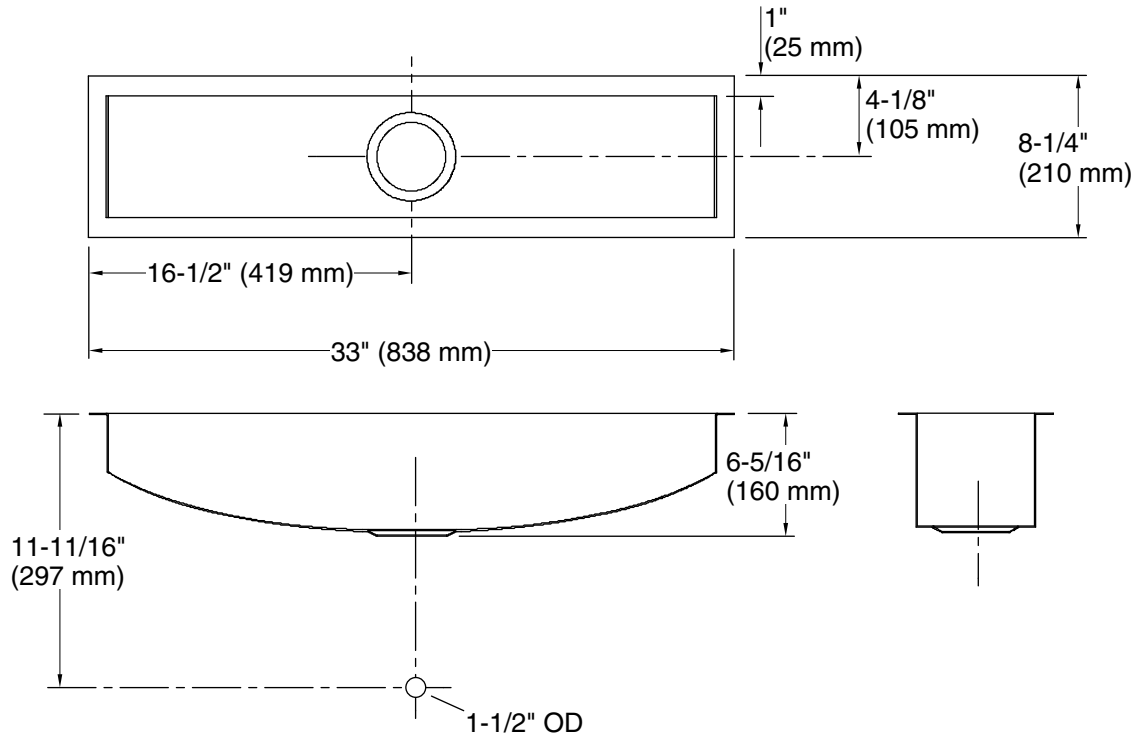

Technical Information

All product dimensions are nominal.

Bowl configuration: Single

Min. base cabinet width: 36" (914 mm)

Bowl area (Only): Length: 31" (787 mm)
Width: 6-1/4" (159 mm)
Bowl depth: 6-5/16" (160 mm)

With overflow: No

Drain hole: 3-5/8" (92 mm)

Template: 1022025-7, required, included

Notes

Install this product according to the installation instructions.

ADA compliant when installed to the specific requirements of these regulations.