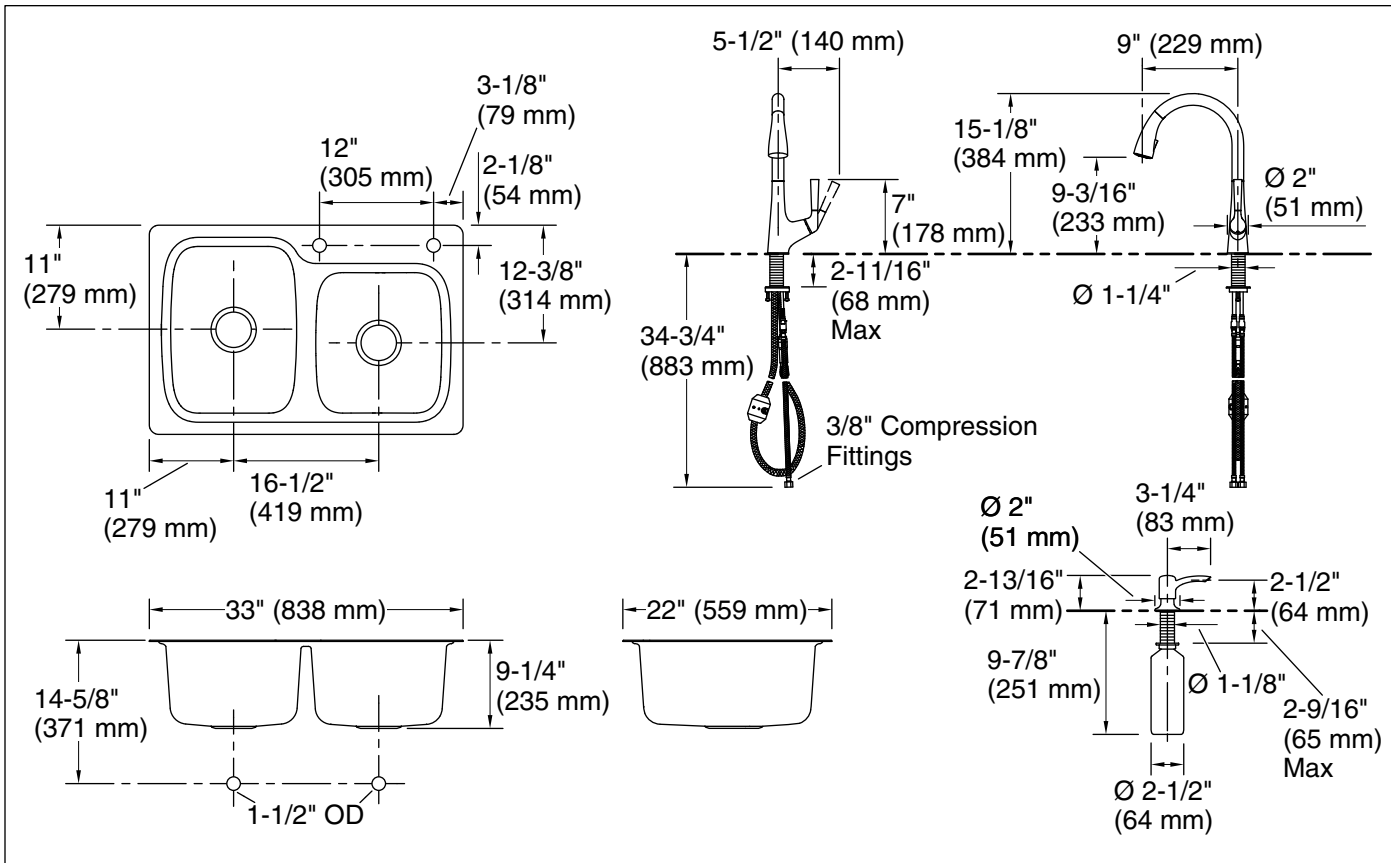

Technical Information

All product dimensions are nominal.

Min. base cabinet width: 36" (914 mm)

Bowl area (Right): Length: 14-3/16" (360 mm)
Width: 15-11/16" (398 mm)
Bowl depth: 9" (229 mm)
Water depth: 9" (229 mm)

Bowl area (Left): Length: 14-3/16" (360 mm)
Width: 18-7/16" (468 mm)
Bowl depth: 9" (229 mm)
Water depth: 9" (229 mm)

Number of deck holes: 2

Faucet hole(s): 1-7/16" (37 mm)

Soap/Lotion hole: 1-7/16" (37 mm)

Drain hole: 3-3/4" (94 mm)

Template: Top-mount, 1263722-7, required, included

Notes

Install this product according to the installation instructions.