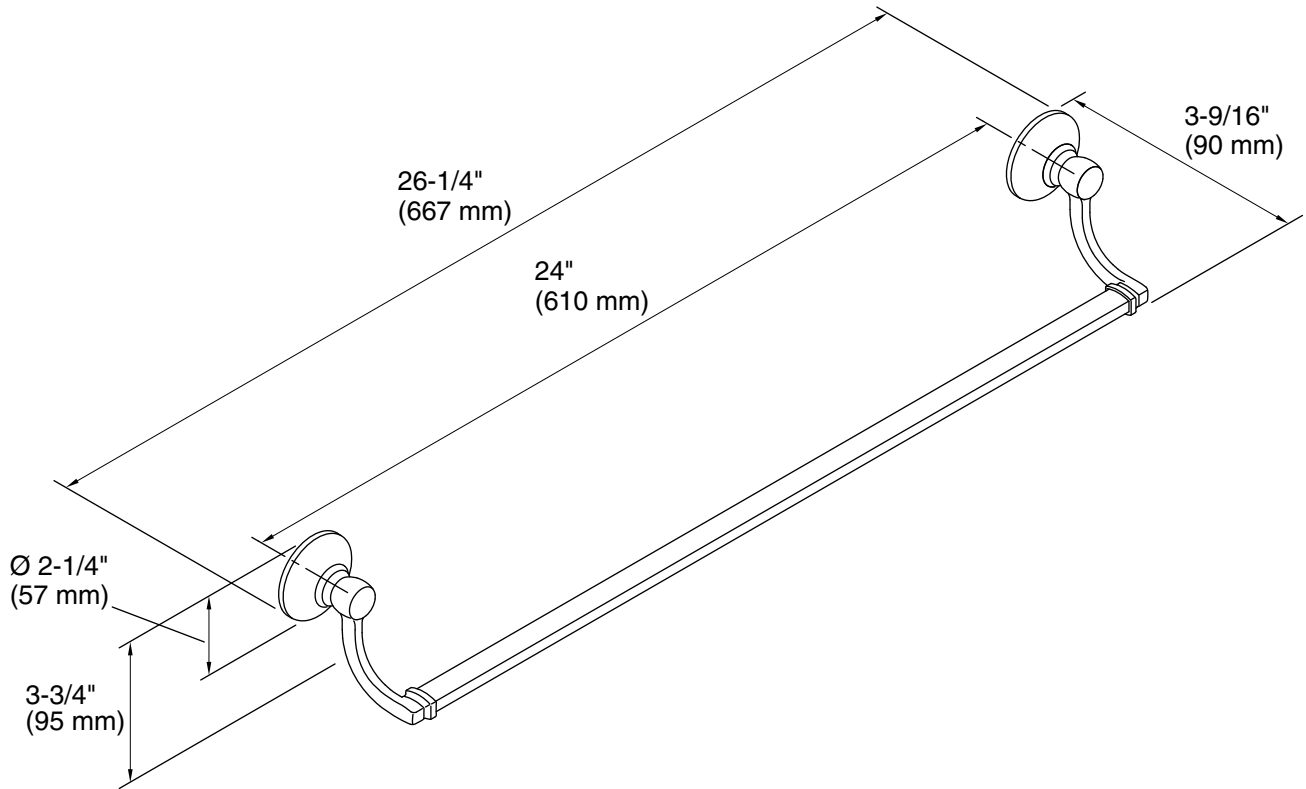

Color	Code	Description
	CP	Polished Chrome
	SN	Vibrant® Polished Nickel
	BN	Vibrant® Brushed Nickel

Technical Information

All product dimensions are nominal.

Material: Metal

Notes

Install this product according to the installation guide.