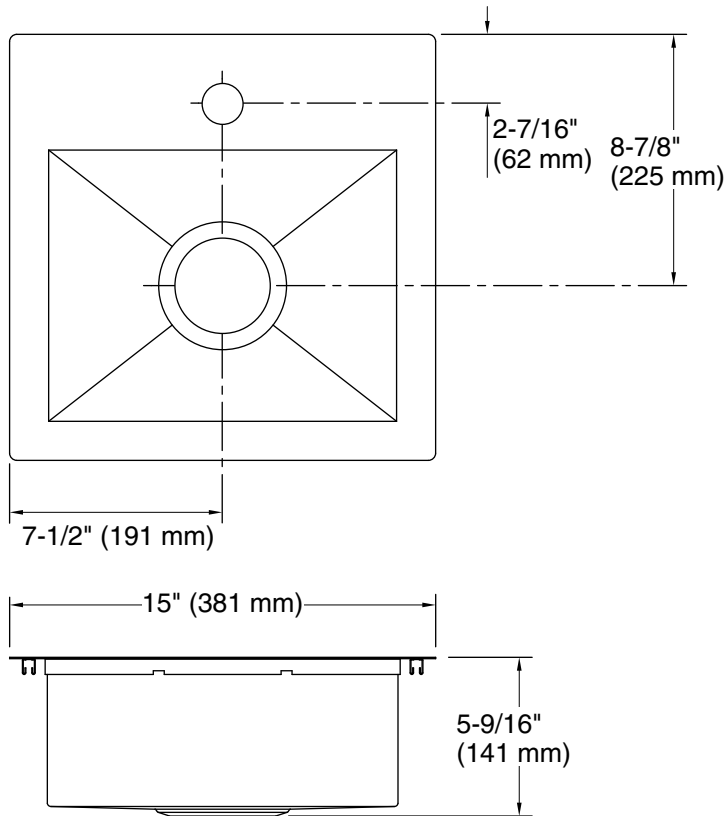

Vault™
15" top-/undermount single-bowl bar sink
K-32027-1

Features

- 18" (457 mm) minimum base cabinet width
- Single bowl
- 5-1/2" (140 mm) depth
- Single faucet hole
- Optional K-2993 bottom sink rack (sold separately)
- Includes installation hardware

Technical Information

All product dimensions are nominal.

Bowl configuration: Single

Min. base cabinet width: 18" (457 mm)

Bowl area (Only):
 Length: 12-1/4" (311 mm)
 Width: 9-9/16" (243 mm)
 Bowl depth: 5-5/16" (135 mm)
 Water depth: 5-5/16" (135 mm)

Number of deck holes: 1

Faucet hole(s): 1-7/16" (37 mm)

Drain hole: 3-3/4" (94 mm)

Template: Top-mount/Undermount, 1161548-7, required, included

Notes

Install this product according to the installation instructions.