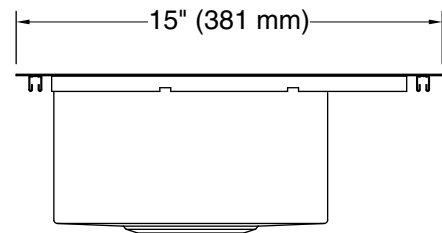

Vault™
15" top-/undermount single-bowl bar sink
K-32027-1

Features

- 18" (457 mm) minimum base cabinet width
- Single bowl
- 5-1/2" (140 mm) depth
- Single faucet hole
- Optional K-2993 bottom sink rack (sold separately)
- Includes installation hardware

Technical Information

All product dimensions are nominal.

Bowl configuration: Single

Min. base cabinet width: 18" (457 mm)

Bowl area (Only):
 Length: 12-1/4" (311 mm)
 Width: 9-9/16" (243 mm)
 Bowl depth: 5-5/16" (135 mm)
 Water depth: 5-5/16" (135 mm)