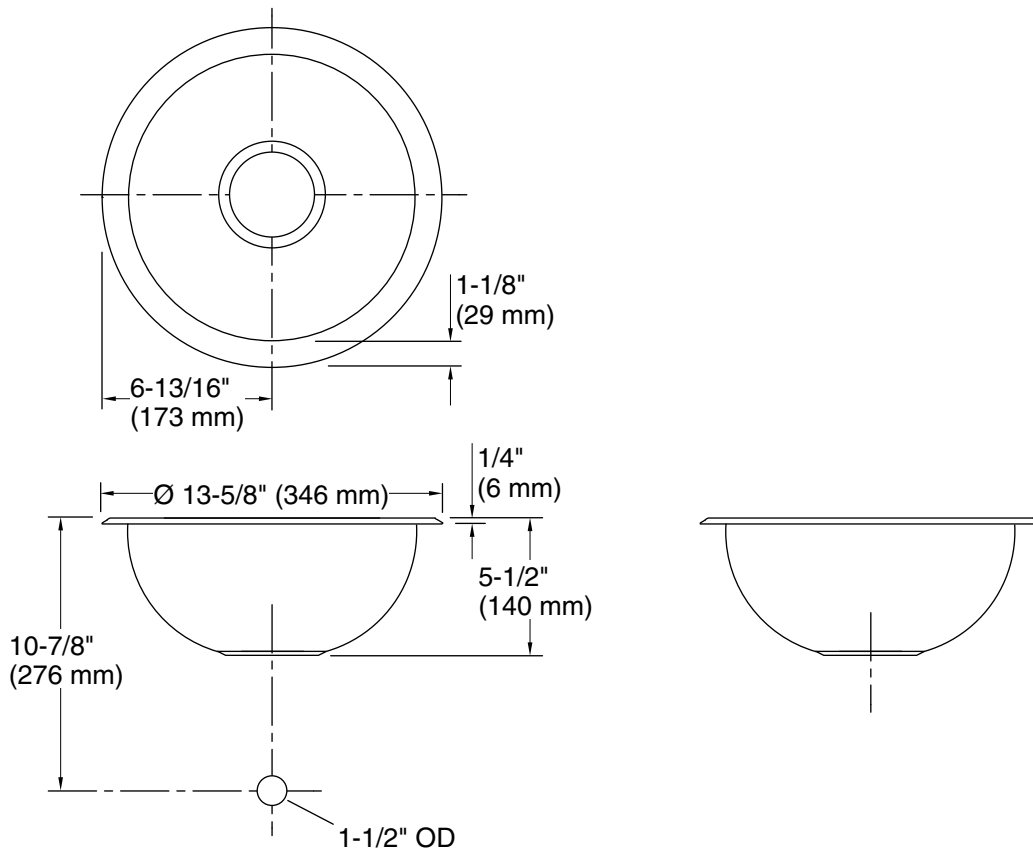

Undertone®
13-3/4" undermount single-bowl kitchen sink
K-3339

Features

- 18" (457 mm) minimum base cabinet width
- Single bowl
- 5-1/4" depth
- Includes installation hardware
- Small size fits compact spaces

Technical Information

All product dimensions are nominal.

Bowl configuration: Single

Min. base cabinet width: 18" (457 mm)

Bowl area (Only): Bowl depth: 5-1/4" (133 mm)

Drain hole: 3-5/8" (92 mm)

Template: 111578-7, required, included