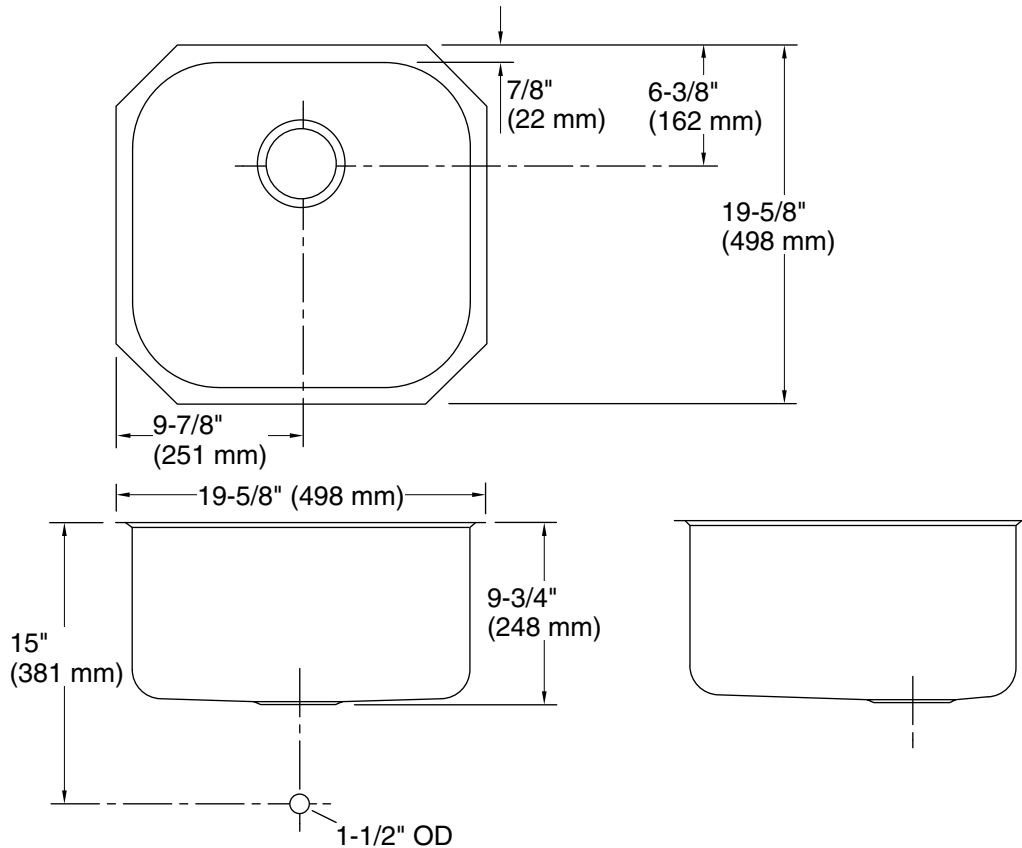

Technical Information

All product dimensions are nominal.

Bowl configuration: Single

Min. base cabinet width: 24" (610 mm)

Bowl area (Only): Length: 17-7/8" (454 mm)
Width: 17-7/8" (454 mm)
Bowl depth: 9-1/2" (241 mm)

Drain hole: 3-5/8" (92 mm)

Template: 113196-7, required, included

Notes

Install this product according to the installation instructions.