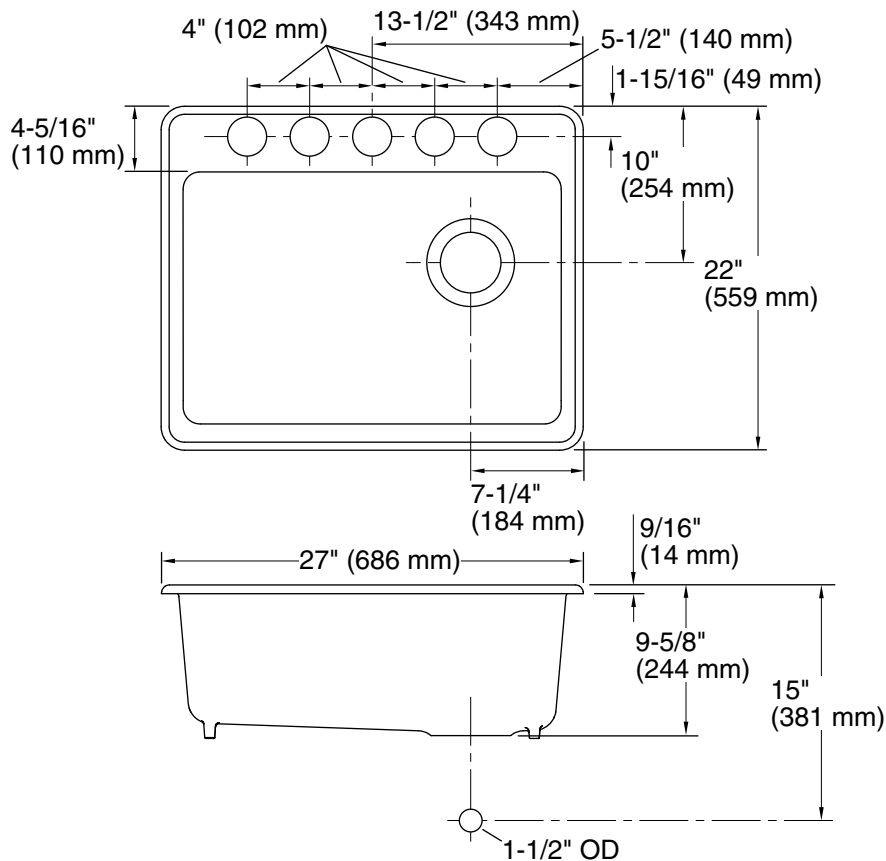

Features

- 30" (762 mm) minimum base cabinet width
- Single bowl
- 9" (229 mm) depth provides generous workspace
- Five oversized faucet holes
- Bowl slopes toward drain to minimize water pooling
- Offset drain increases workspace in the sink and storage space underneath
- Includes K-6239 colander with integral cutting board and K-9137 bottom sink rack

Technical Information

All product dimensions are nominal.

Bowl configuration: Single

Min. base cabinet width: 30" (762 mm)

Bowl area: Length: 24-1/4" (616 mm)
Width: 17-1/4" (438 mm)
Bowl depth: 9" (229 mm)
Water depth: 9" (229 mm)

Number of deck holes: 5

Drain hole: 3-7/8" (98 mm)

Template: 1244382-7, required, included

Notes

Install this product according to the installation instructions.