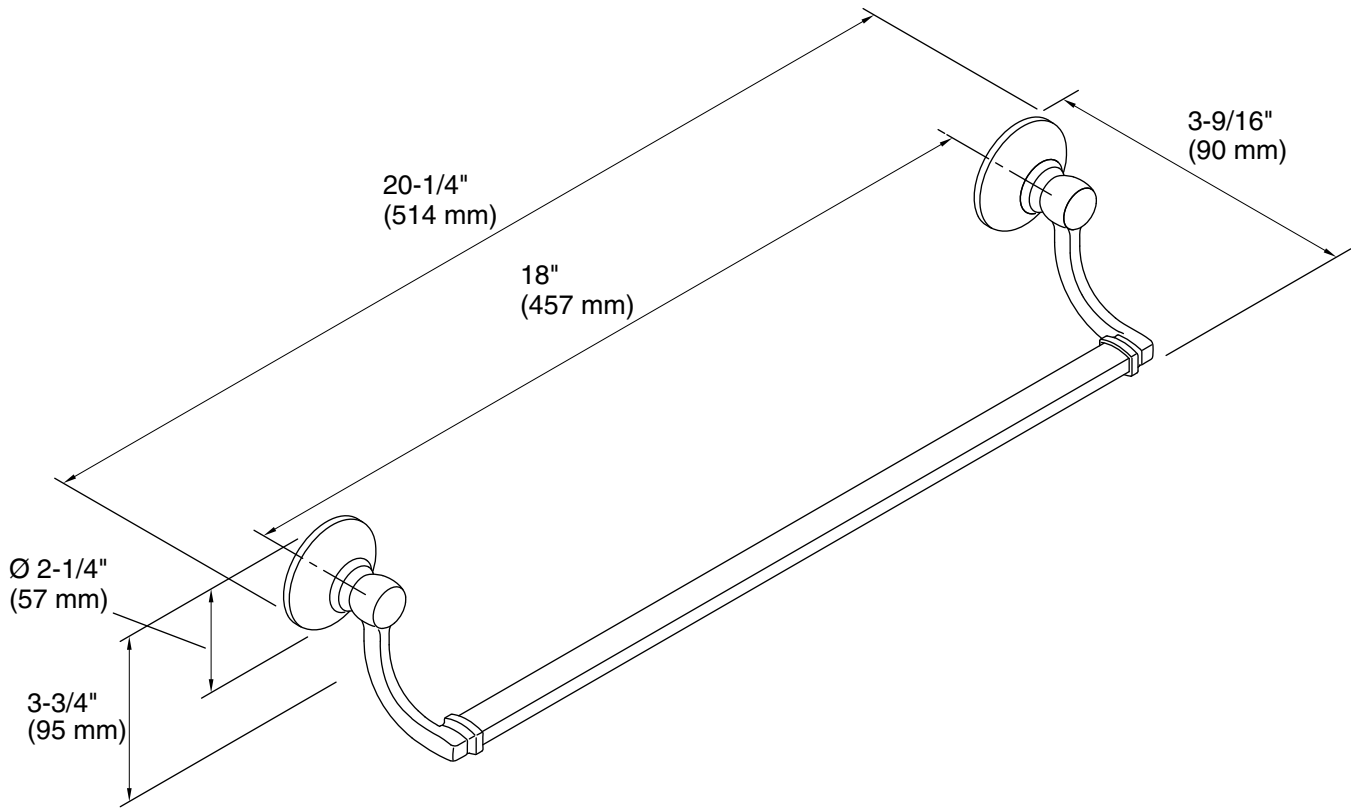

Color	Code	Description
	CP	Polished Chrome
	SN	Vibrant® Polished Nickel
	BN	Vibrant® Brushed Nickel

Technical Information

All product dimensions are nominal.

Material: Metal

Notes

Install this product according to the installation guide.